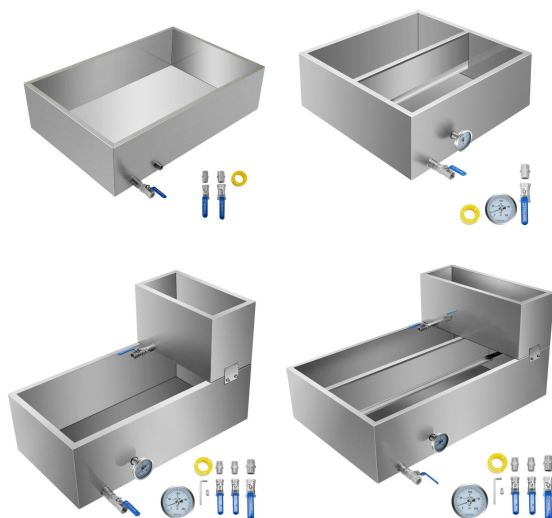

VEVOR®

TOUGH TOOLS, HALF PRICE

MAPLE SYRUP
EVAPORATOR PAN

MODEL:ZFQ-SKU1, ZFQ-SKU2, ZFQ-SKU3, ZFQ-SKU4, ZFQ-SKU5,
ZFQ-SKU6, ZFQ-SKU7, ZFQ-SKU8, ZFQ-SKU9, ZFQ-SKU10

NEED HELP? CONTACT US!

Have product questions? Need technical support? Please feel free to contact us: