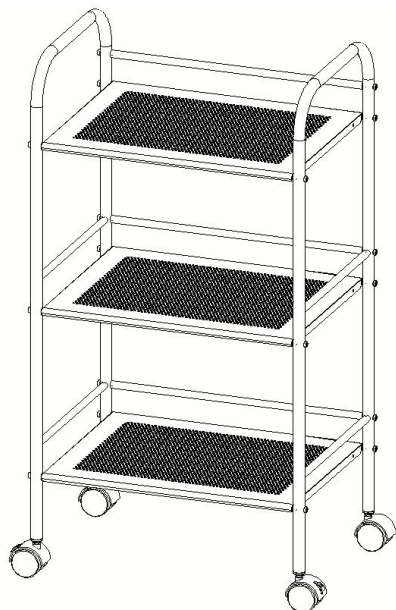

VEVOR[®]

TOUGH TOOLS, HALF PRICE

Technical Support and E-Warranty Certificate

www.vevor.com/support

MULTIFUNCTIONAL CART

USER MANUAL

MODEL:RY810217

We continue to be committed to provide you tools with competitive price.

VEVOR[®]

TOUGH TOOLS, HALF PRICE

MULTIFUNCTIONAL CART

MODEL: RY810217

NEED HELP? CONTACT US!

Have product questions? Need technical support? Please feel free to contact us:

Technical Support and E-Warranty Certificate
www.vevor.com/support