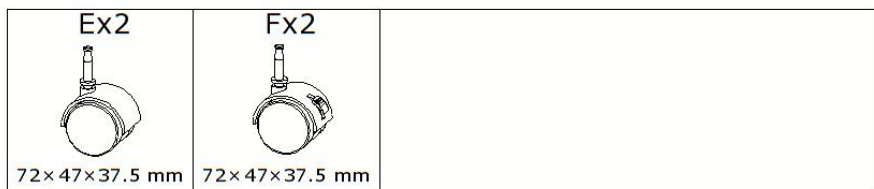

SAVE THESE INSTRUCTIONS

ASSEMBLY

②

③

	Items	Description
1	Name	Multifunctional Cart
2	Model	RY810217
3	Parameter	Number of layers: 3, Metal, Flat plate type, Black

Address: Baoshanqu Shuangchenglu 803long 11hao 1602A-1609shi
Shanghai