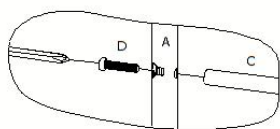

SAVE THESE INSTRUCTIONS

ASSEMBLY

②

③

	Items	Description
1	Name	Multifunctional Cart
2	Model	RY810217
3	Parameter	Number of layers: 3, Metal, Flat plate type, Black

Address: Baoshanqu Shuangchenglu 803long 11hao 1602A-1609shi
Shanghai