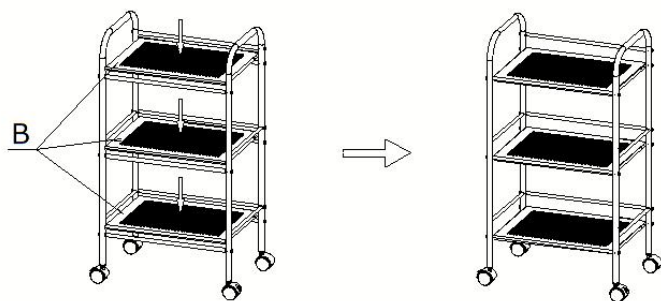

SAVE THESE INSTRUCTIONS

ASSEMBLY

②

③

	Items	Description
1	Name	Multifunctional Cart
2	Model	RY810217
3	Parameter	Number of layers: 3, Metal, Flat plate type, Black

Address: Baoshanqu Shuangchenglu 803long 11hao 1602A-1609shi
Shanghai