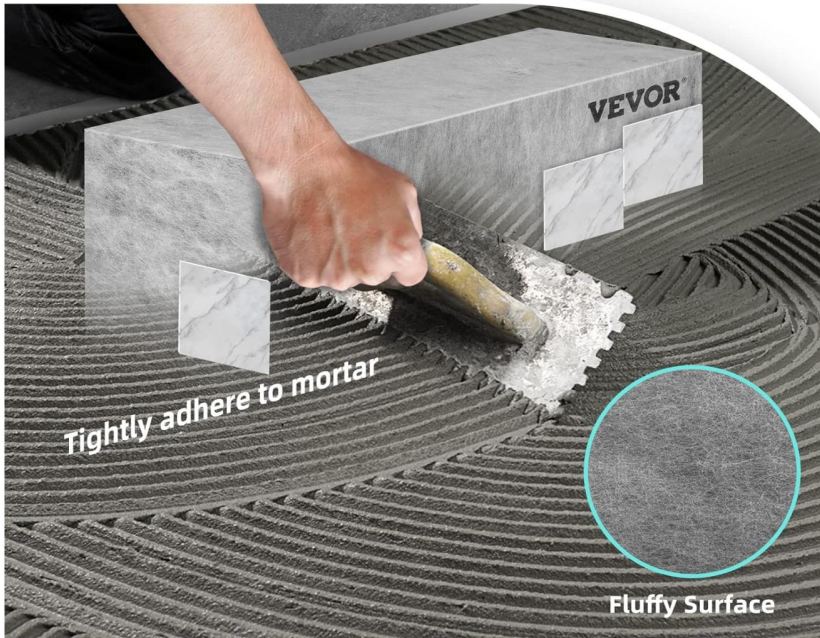

Warning-To reduce the risk of injury, user must read instructions manual carefully.

<b>Model</b>	<b>JQ-38JXD</b>	<b>JQ-48JXD</b>
Specification (inch)	11.5*38*20	48*16*20
Max. Load (kg)	200	200

- ◆ 100% waterproof membrane
- ◆ EPS composite shower bench: we use high density EPS composite materials to manufacture ceramic tile shower seats, which have a solid structure and can withstand loads up to 440 pounds/200 kilograms. The stability and clean appearance can withstand anything without worrying about shaking. Your washing kit will never fall off from the bench.
- ◆ 100% waterproof membrane: Our ceramic tile shower seats are equipped with waterproof membrane. The membrane with three layers of design keeps the water on the surface of the tile without ponding.
- ◆ Easy assembly: This shower brick bench is suitable for any shower installation or bathroom modification project. Just put the ceramic tile bench in the shower. Continue paving shower and shower bench. Get ready to have a sturdy tile seat.
- ◆ Enjoy your bathroom: The floating shower bench is the perfect shower washing kit for any bathroom. Whether you use the ready-made ceramic tile shower seat as a footstool or as a storage rack, it is suitable for spare space. Make your bathroom more and use it as a place to relax after a long day.

**JQ-38JXD**

**JQ-48JXD**

### Use legend

**COVERED WITH PE MEMBRANE**

Superior waterproof performance protect tiles from cracking

**Three-layer Design**

**No Water Penetration**

**Manufacturer:** Shanghaimuxinmuyeyouxiangongsi

**Address:** Baoshanqu Shuangchenglu 803long 11hao 1602A-1609shi  
Shanghai