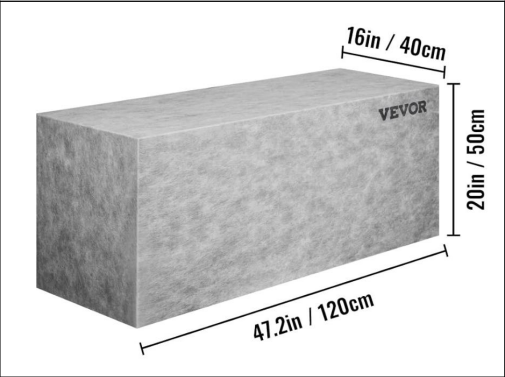

JQ-48JXD

Use legend

COVERED WITH PE MEMBRANE

Superior waterproof performance protect tiles from cracking

Three-layer Design

No Water Penetration