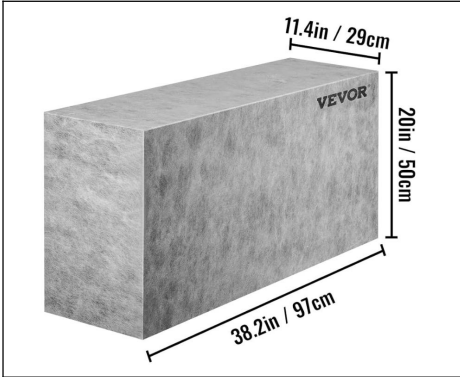

JQ-38JXD

Use legend

COVERED WITH PE MEMBRANE

Superior waterproof performance protect tiles from cracking

Three-layer Design

No Water Penetration