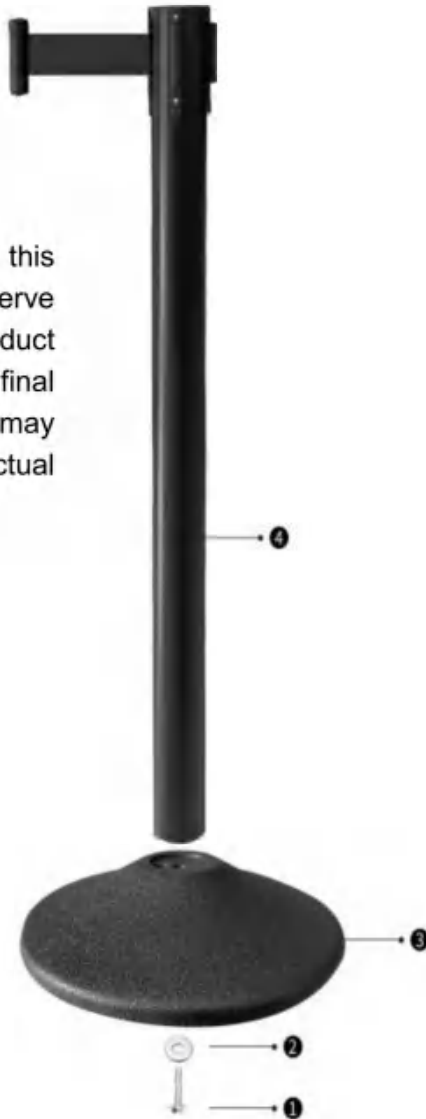

Product Breakdown Diagram

Note: The purpose of this drawing is solely to serve as a reference for product assembly, and the final form of the product may vary based on the actual object.