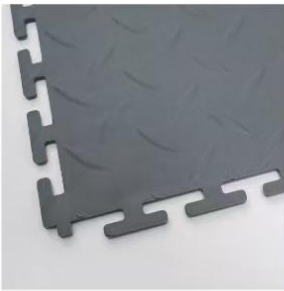

PRODUCT INTRODUCTION

Show the details below:

Front

Back

Assembly display