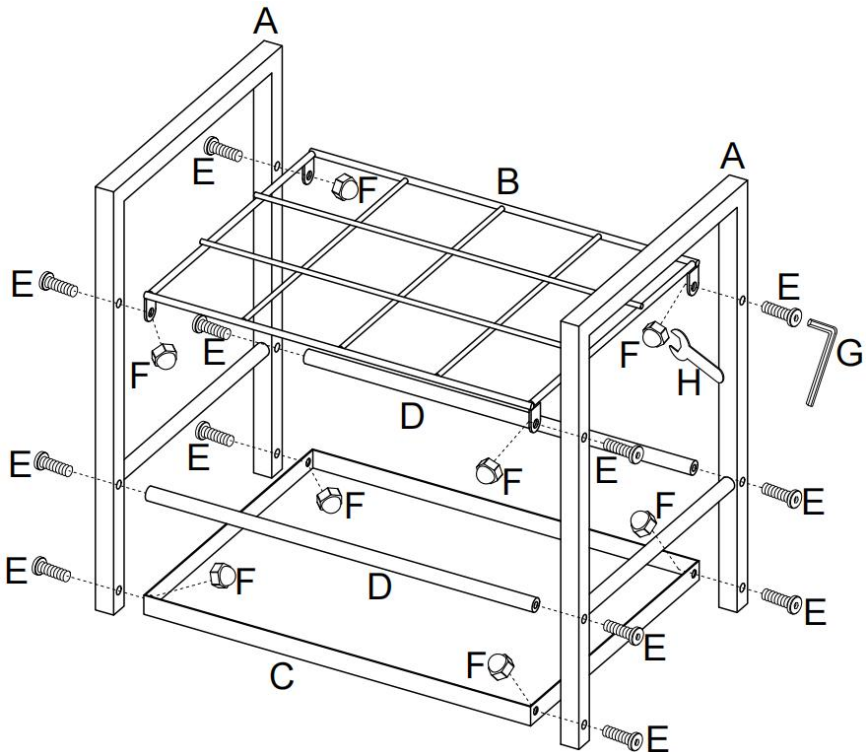

PRODUCT DESCRIPTION

Model	TFLT051
Color	Black
Material	Metal(Q195)
Number of slots	12 slots
Slots size	90*90mm
Packing size	450*360*100mm

PART LIST

						
A×2PCS	B×1PC	C×1PC	D×2PCS	M6×30mm E×12PCS	M6 F×8PCS	M6 G×1PC
						
M6 H×1PC	I×2PCS	J×2PCS	M8 K×1PC			

ASSEMBLY INSTRUCTIONS

Unpack and take out the part of blueprint storage and a bundle of Screw accessories.

Step 1: Secure the both side(A), iron grid (B&D) and pallet(C) with screws.

STEP2: Lay the shelf on its side for installing the four wheels (I & J), so the blueprint storage is mounted and ready to use.