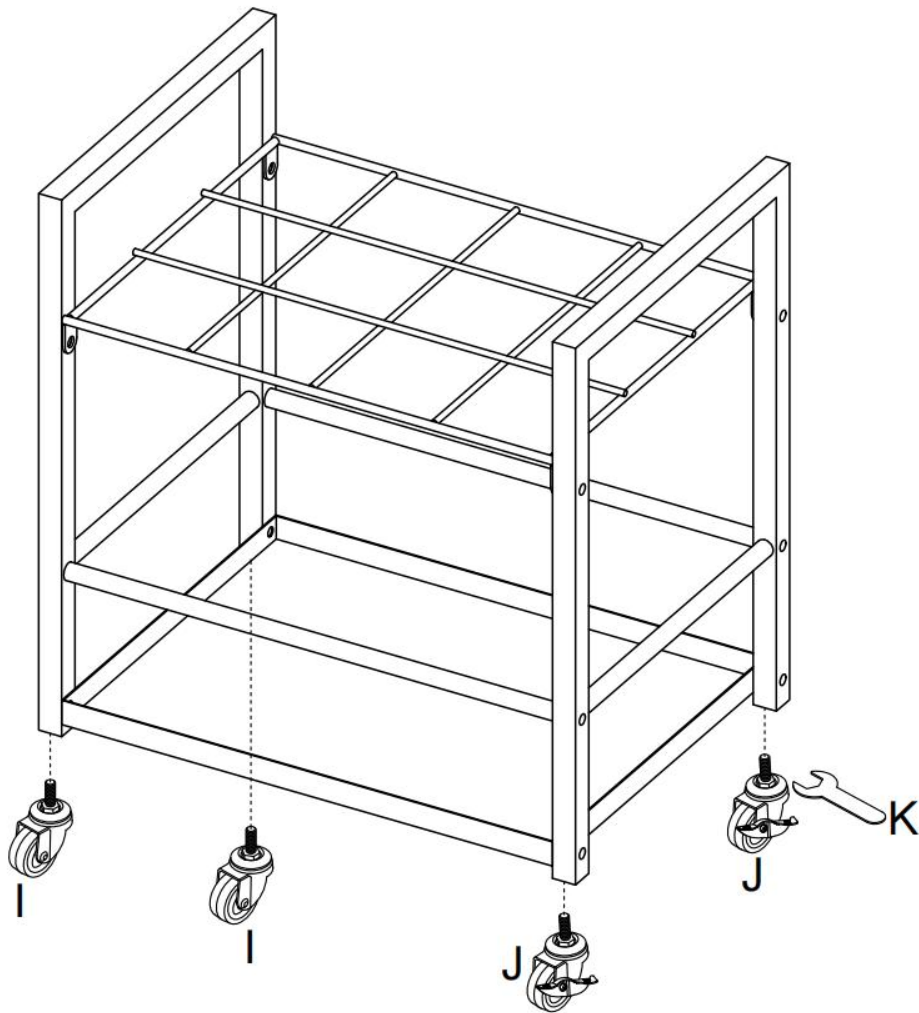

PRODUCT DESCRIPTION

Model	TFLT051
Color	Black
Material	Metal(Q195)
Number of slots	12 slots
Slots size	90*90mm
Packing size	450*360*100mm

PART LIST

						
A×2PCS	B×1PC	C×1PC	D×2PCS	M6×30mm E×12PCS	M6 F×8PCS	M6 G×1PC
						
M6 H×1PC	I×2PCS	J×2PCS	M8 K×1PC			

ASSEMBLY INSTRUCTIONS

Unpack and take out the part of blueprint storage and a bundle of Screw accessories.

Step 1: Secure the both side(A), iron grid (B&D) and pallet(C) with screws.

STEP2: Lay the shelf on its side for installing the four wheels (I & J), so the blueprint storage is mounted and ready to use.