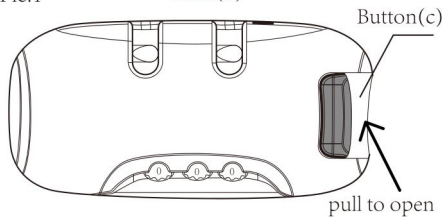

Password lock use

Pic.2

The original number is 0-0-0. To set your personal combination, follow these steps:

1. Put the dials at original number 0-0-0.
2. Press down the reset button (a) with a tool until hear the "Click" sound(as per pic. 1).
3. Set your combination by turning the dials(b),for example 8-8-8.
4. Push the button(c) towards to the direction of arrow(as per pic. 2) and the reset button(a)will be back when you hear the "Click" sound.

Now you have finished to set your personal combination.Please remember your persona combination by heart. You can repeat the above steps if you want to reset your password.

COMPLETION