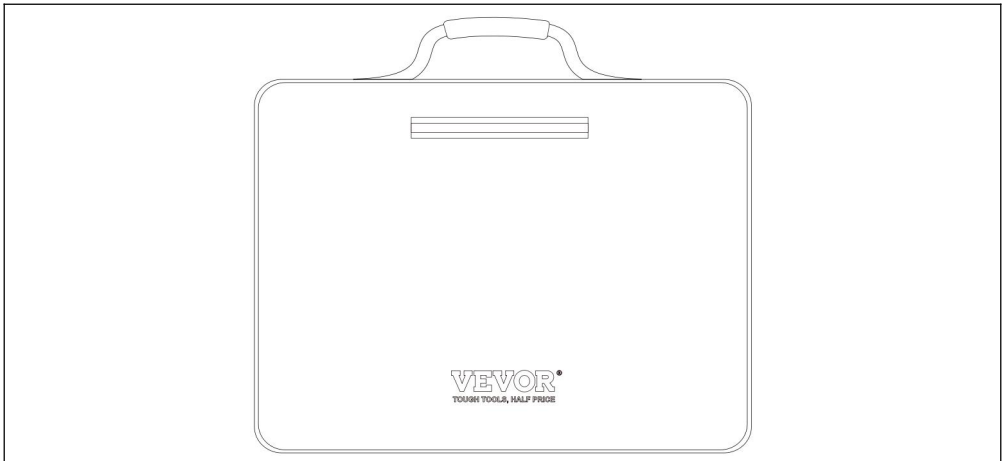

COMPLETION