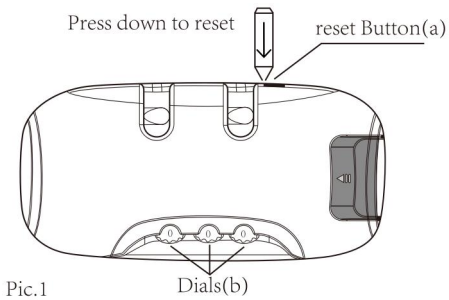

Pic.1

Pic.2

The original number is 0-0-0. To set your personal combination, follow these steps:

1. Put the dials at original number 0-0-0.
2. Press down the reset button (a) with a tool until hear the "Click" sound(as per pic. 1).
3. Set your combination by turning the dials(b),for example 8-8-8.
4. Push the button(c) towards to the direction of arrow(as per pic. 2) and the reset button(a)will be back when you hear the "Click" sound.