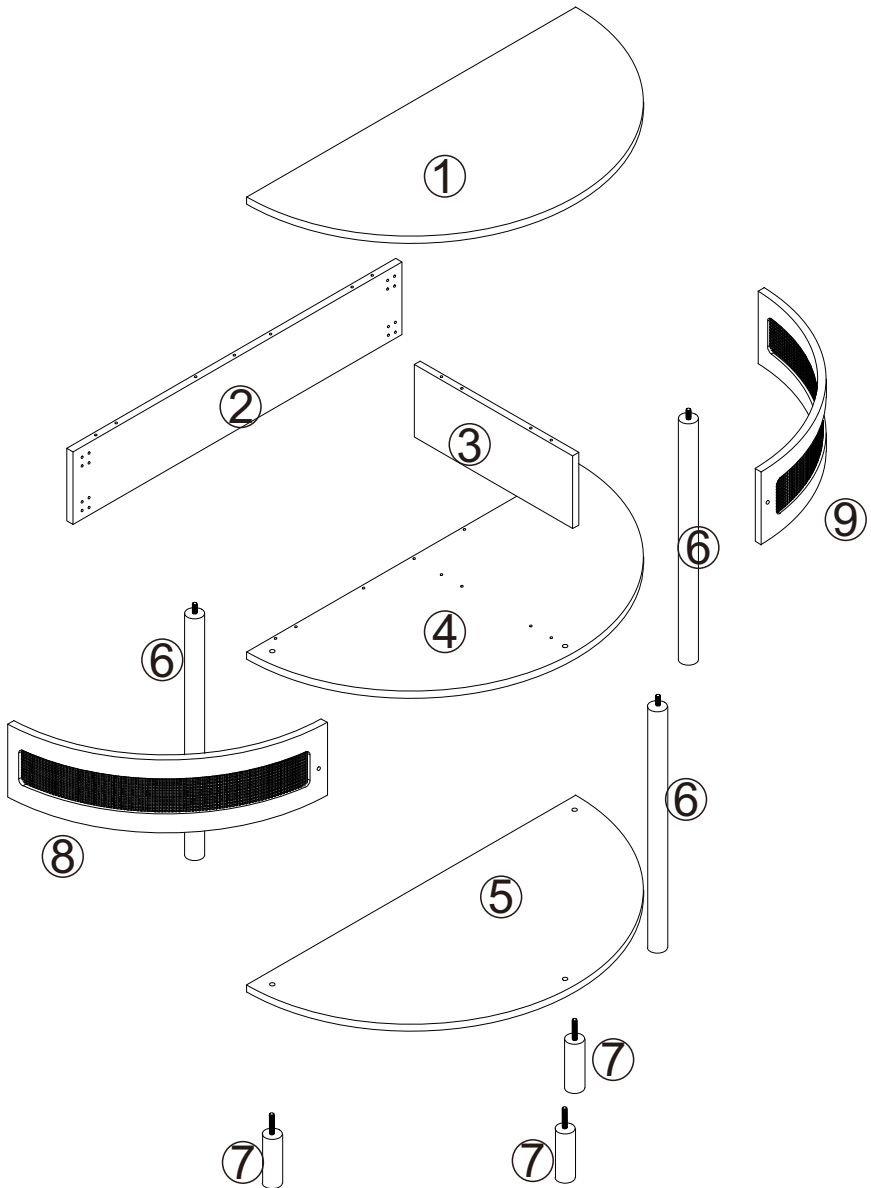

ASSEMBLY STEPS