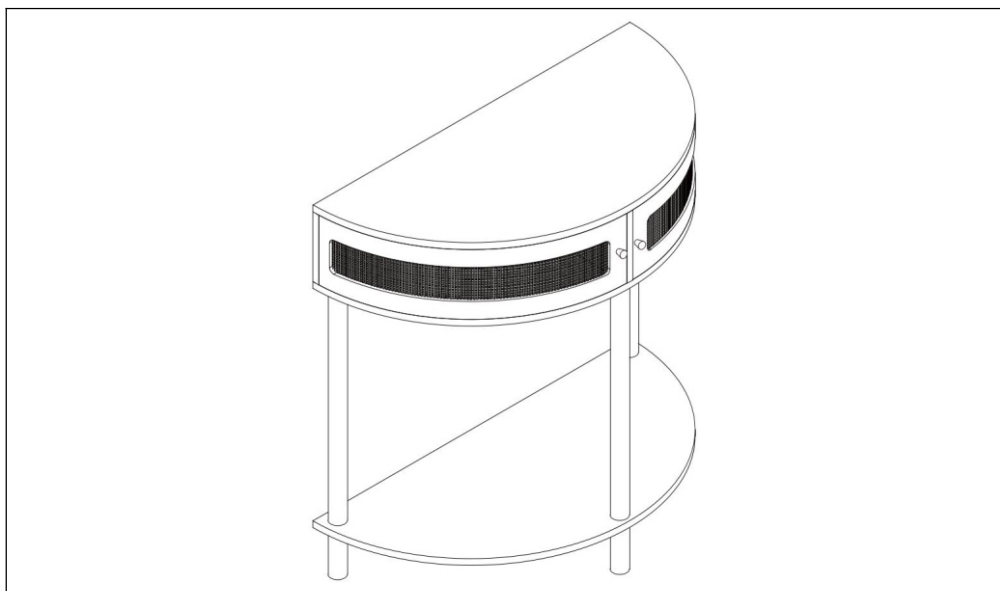

COMPLETION