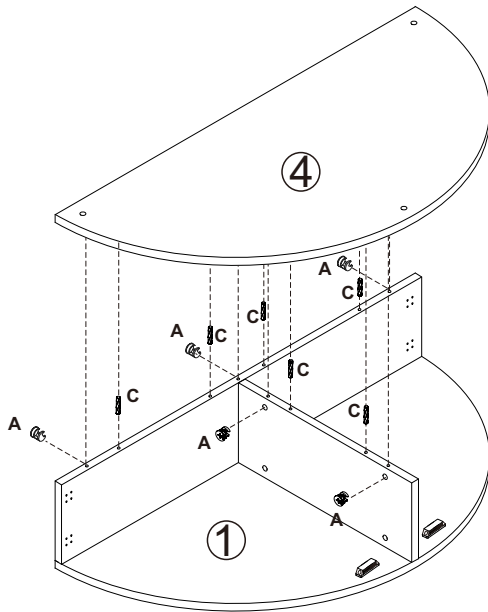

TECHNICAL SPECIFICATIONS

Model	SR244126
Product Dimensions (LxWxH)(mm)	810*400*820
Packing Size(LxWxH)(mm)	905*460*255
Net Weight(kg)	About 12.8
Gross Weight(kg)	About 15.6

*Products such as specifications, appearance, and design are subject to modification without prior notice.

PACKAGE CONTENTS

①		x1	②		x1
③		x1	④		x1
⑤		x1	⑥		x3
⑦		x3	⑧		x1
⑨		x1			
A		x10	B		x10
C		x12	D		x24
E		x4	F		x2
G		x2	H		x2
I		x2	J		x4
K		x3			3x14MM

ASSEMBLY STEPS

1

2

3

4

5