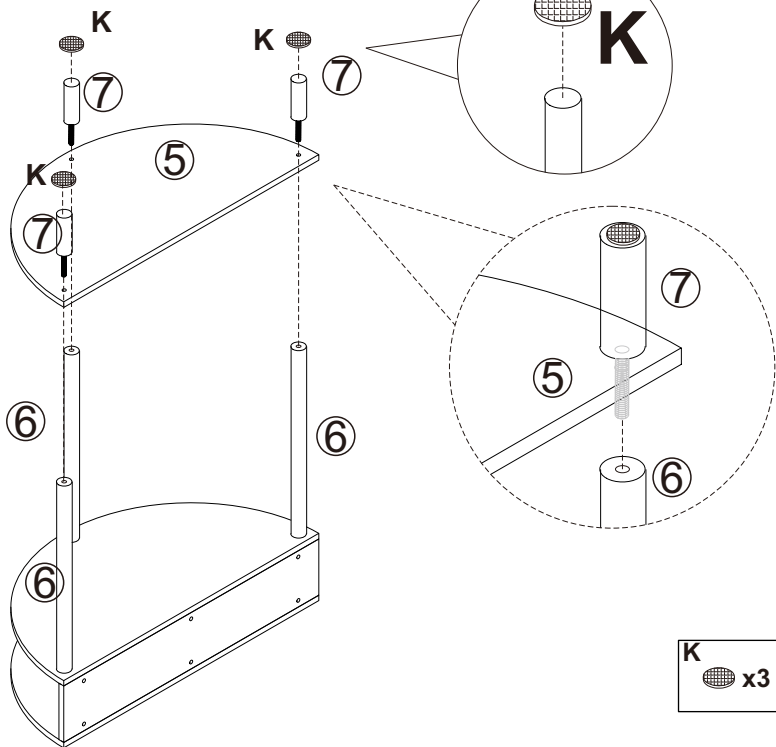

7

K x3

8

D x12

E x2

F x1

G x1

I x1

J x2