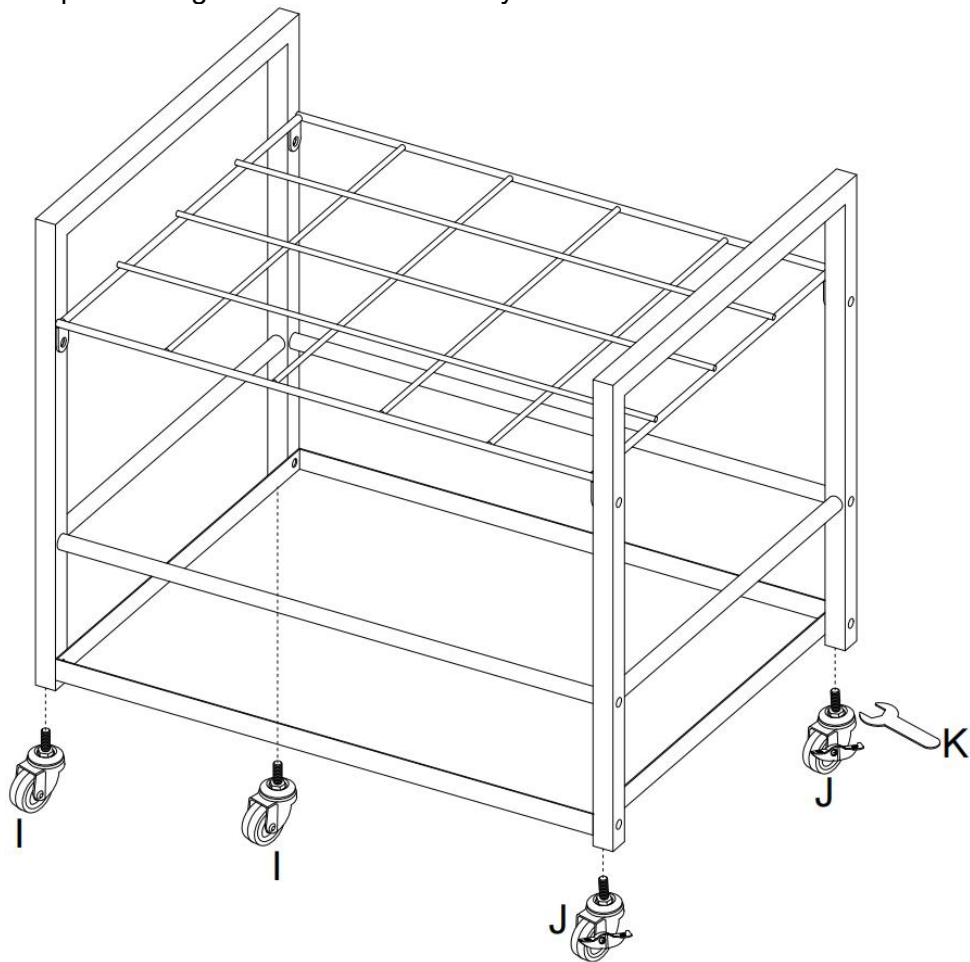

PRODUCT DESCRIPTION

Model	TFLT052
Color	Black
Material	Metal(Q195)
Number of slots	20 slots
Slots size	90*90mm
Packing size	520*440*100mm

PART LIST

						
A×2PCS	B×1PC	C×1PC	D×2PCS	M6×30mm E×12PCS	M6 F×8PCS	M6 G×1PC
						
M6 H×1PC	I×2PCS	J×2PCS	M8 K×1PC			

ASSEMBLY INSTRUCTIONS

Unpack and take out the part of blueprint storage and a bundle of Screw accessories.

Step 1: Secure the both side(A), iron grid (B&D) and pallet(C) with screws.

STEP2: Lay the shelf on its side for installing the four wheels (I&J), so the blueprint storage is mounted and ready to use.