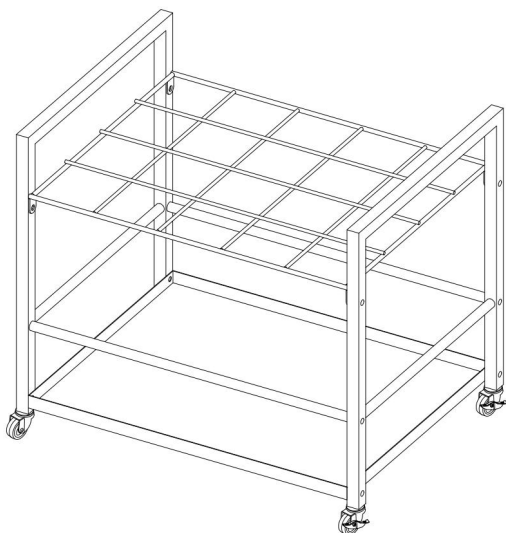

VEVOR®

TOUGH TOOLS, HALF PRICE

BLUEPRINT STORAGE

MODEL: TFLT052

NEED HELP? CONTACT US!

Have product questions? Need technical support? Please feel free to contact us:

Technical Support and E-Warranty Certificate
www.vevor.com/support

This is the original instruction, please read all manual instructions carefully before operating. VEVOR reserves a clear interpretation of our user manual. The appearance of the product shall be subject to the product you received. Please forgive us that we won't inform you again if there are any technology or software updates on our product.