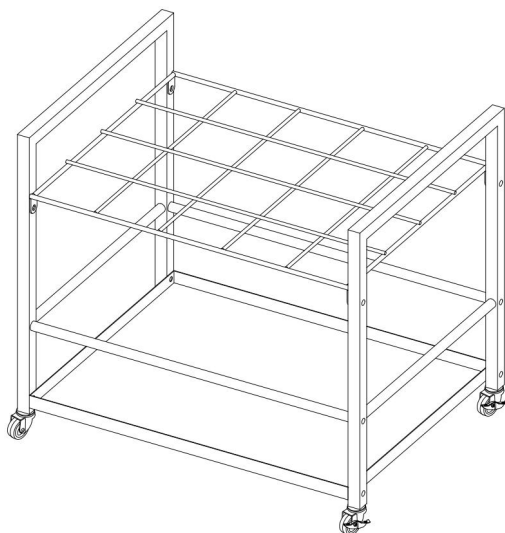

are kindly reminded to verify carefully when you are placing an order with us if you are actually saving half in comparison with the top major brands.

VEVOR®

TOUGH TOOLS, HALF PRICE

BLUEPRINT STORAGE

MODEL: TFLT05 2