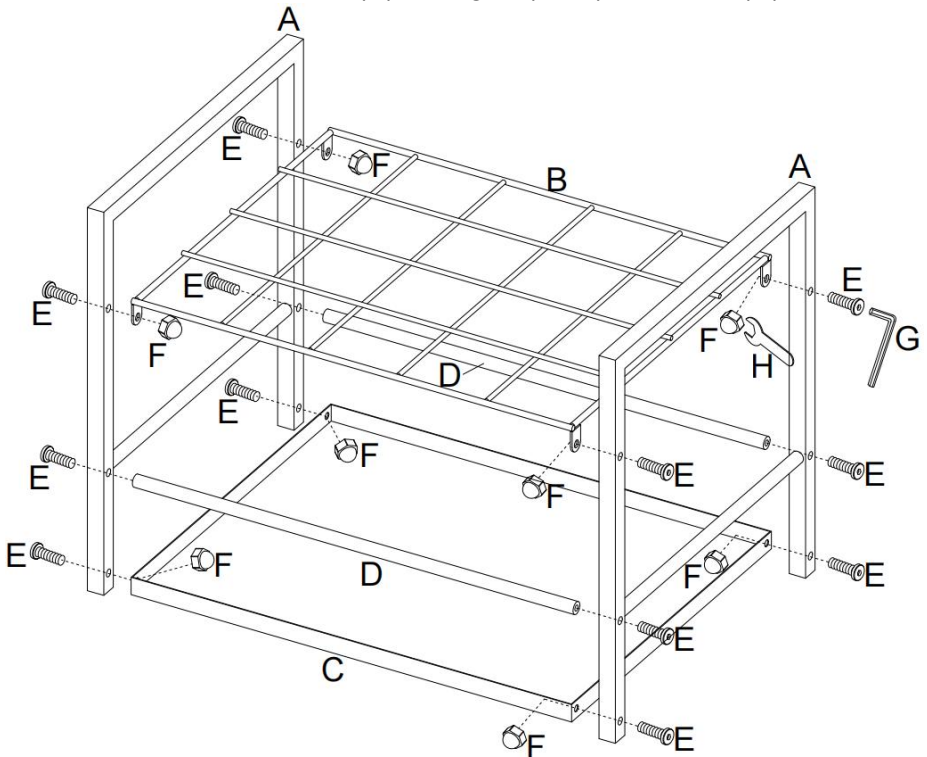

PRODUCT DESCRIPTION

Model	TFLT052
Color	Black
Material	Metal(Q195)
Number of slots	20 slots
Slots size	90*90mm
Packing size	520*440*100mm

PART LIST

						
A×2PCS	B×1PC	C×1PC	D×2PCS	M6×30mm E×12PCS	M6 F×8PCS	M6 G×1PC
						
M6 H×1PC	I×2PCS	J×2PCS	M8 K×1PC			

ASSEMBLY INSTRUCTIONS

Unpack and take out the part of blueprint storage and a bundle of Screw accessories.

Step 1: Secure the both side(A), iron grid (B&D) and pallet(C) with screws.

STEP2: Lay the shelf on its side for installing the four wheels (I&J), so the blueprint storage is mounted and ready to use.