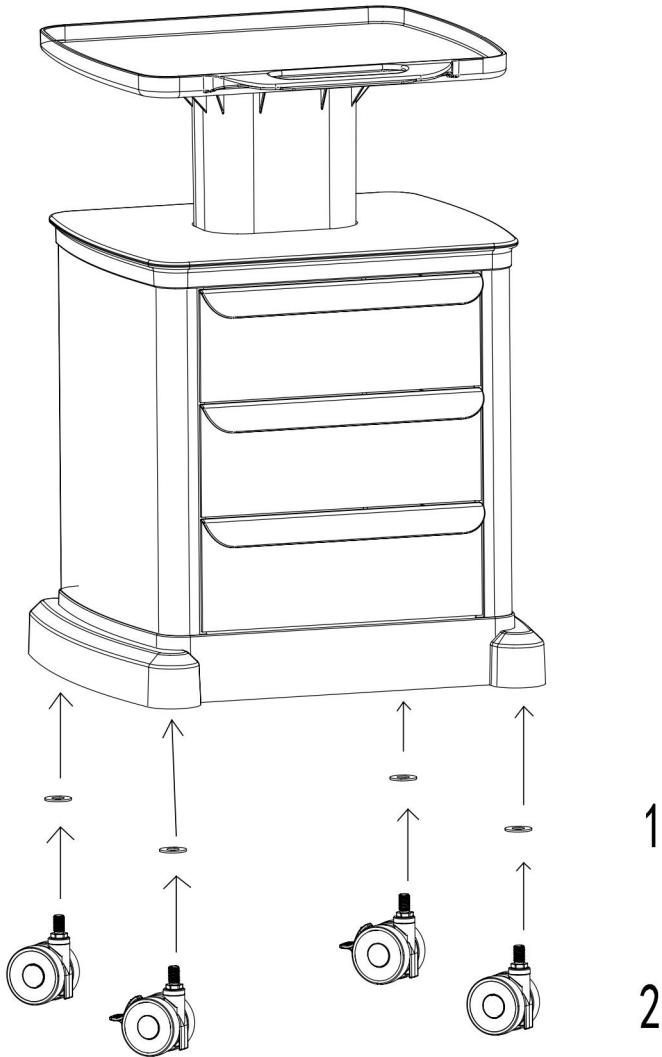

ASSEMBLY STEPS