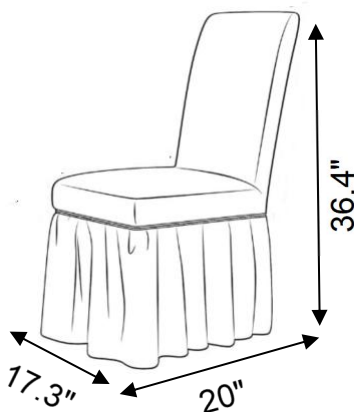

PRODUCT PARAMETERS

Product Name:	Dinning Chair Cover
Product Material:	Polyesterfiber95%Spandex5%
Product Color:	White,Black
Model:	RD-VV-24,RD-VV-25
Fits for the chair size	17.3"x20"x36.4" (440x510x925 mm)
Product Quantity:	4pcs/box