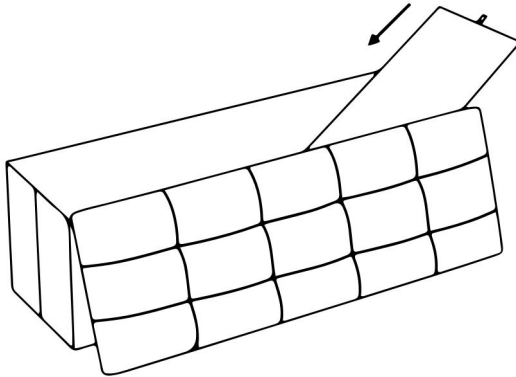

PACKAGE CONTENTS

ASSEMBLY STEPS

STEP 1

STEP 2