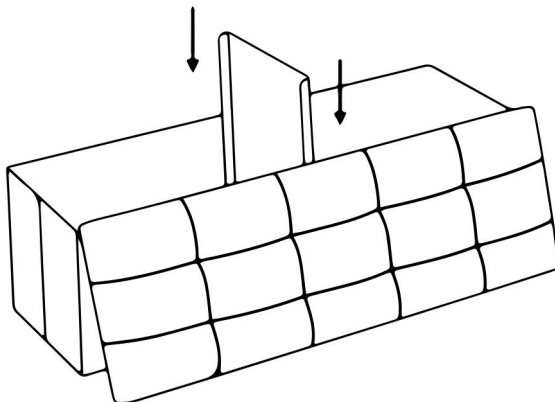

PACKAGE CONTENTS

ASSEMBLY STEPS

STEP 1

STEP 2