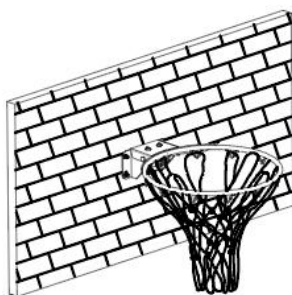

WARNING:

For your safety, please do not dunk or hang from the basketball hoop.

SAVE THESE INSTRUCTIONS

PART LIST

 <p>1PCS</p>	 <p>1PCS</p>	 <p>4PCS</p>
 <p>4PCS (M8*45)</p>		

TIPS:

Accessories to support two installation scenarios, one is on the wall, one is installed on the basketball stand (the specific screw through the hole, if the thickness of the backboard or the installation method is different, the user needs to configure the bolts)

Open hole size diagram

Assembly Steps

STEP3

STEP4

Address: Baoshanqu Shuangchenglu 803long 11hao 1602A-1609shi
Shanghai

Imported to AUS: SIHAO PTY LTD, 1 ROKEVA STREETEASTWOOD
NSW 2122 Australia

Imported to USA: Sanven Technology Ltd., Suite 250, 9166 Anaheim
Place, Rancho Cucamonga, CA 91730