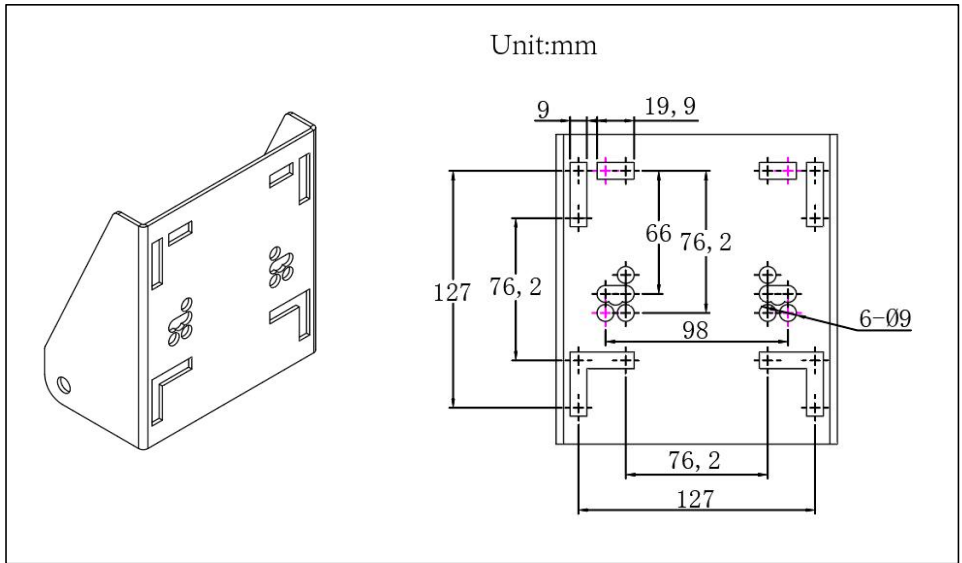

Open hole size diagram