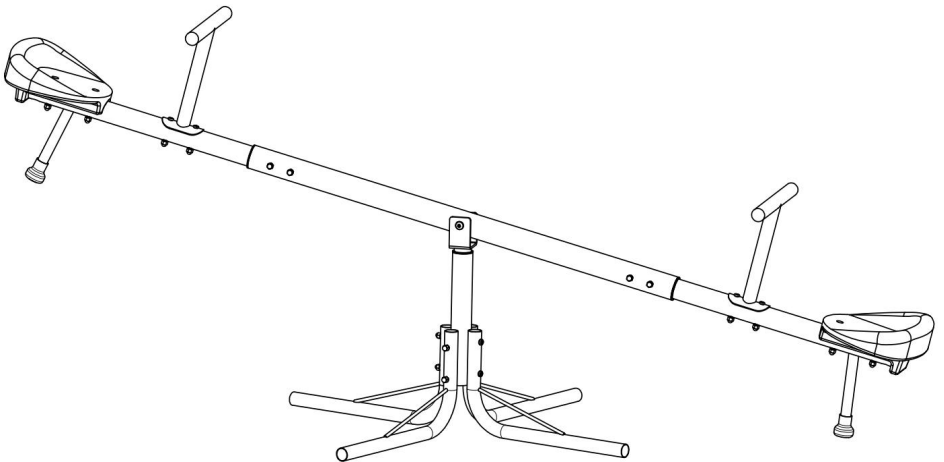

VEVOR

Affordable. Reliable. Home Improvement.

SEESAW

MODEL: 84019

Dit is de originele handleiding. Lees alle instructies zorgvuldig door voordat u het product gebruikt. VEVOR behoudt zich het recht voor om de gebruiksaanwijzing duidelijk te interpreteren. Het uiterlijk van het product is afhankelijk van het product dat u hebt ontvangen. Neemt u het ons niet kwalijk dat we u niet meer op de hoogte stellen van eventuele technologische of software-updates voor ons product.