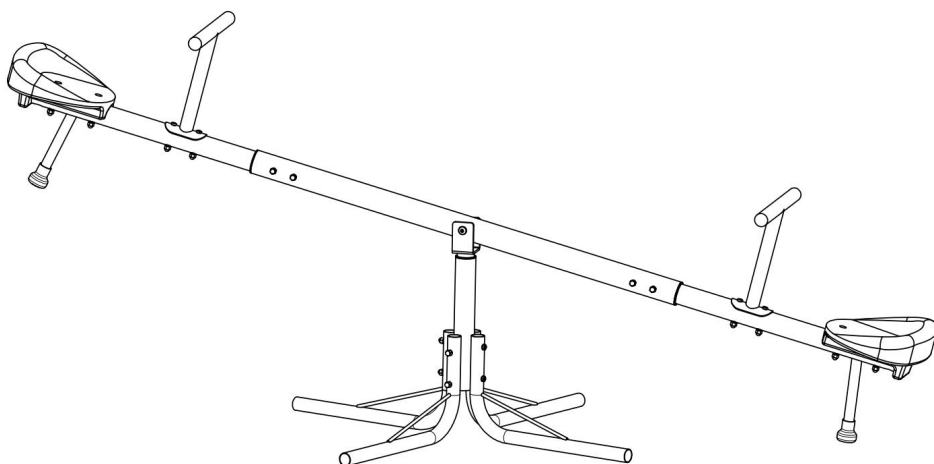

VEVOR

Affordable. Reliable. Home Improvement.

SEESAW

MODÈLE : 84019

Ceci est le mode d'emploi d'origine. Veuillez lire attentivement toutes les instructions du manuel avant utilisation. VEVOR se réserve le droit d'interpréter clairement ce manuel d'utilisation. L'apparence du produit dépend du produit que vous avez reçu. Veuillez nous excuser pour le retard dans la publication de toute mise à jour technologique ou logicielle concernant notre produit.