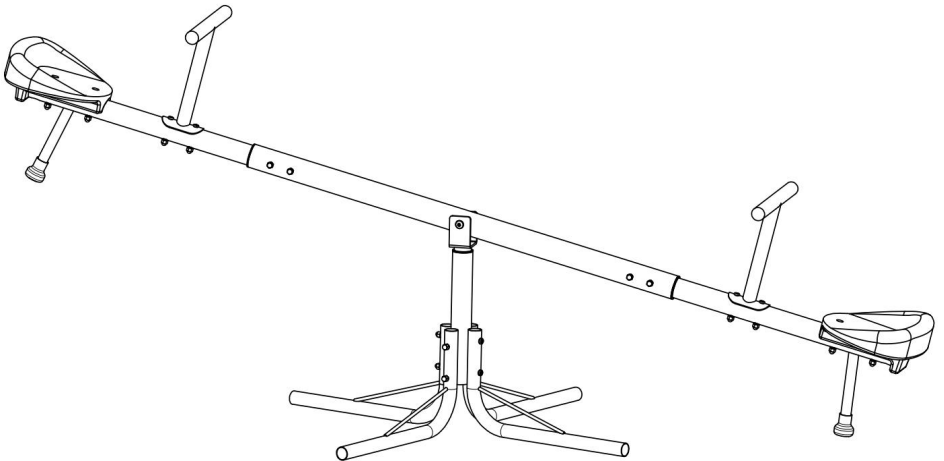

VEVOR

Affordable. Reliable. Home Improvement.

SEESAW

MODEL:84019

This is the original instruction, please read all manual instructions carefully before operating. VEVOR reserves a clear interpretation of our user manual. The appearance of the product shall be subject to the product you received. Please forgive us that we won't inform you again if there are any technology or software updates on our product.