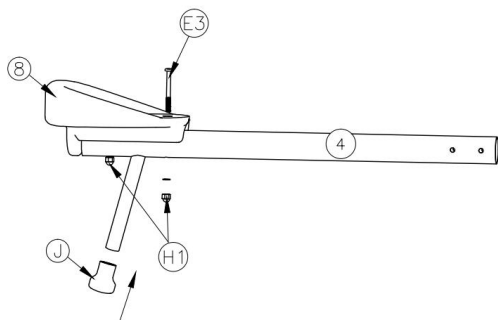

Installation

1.