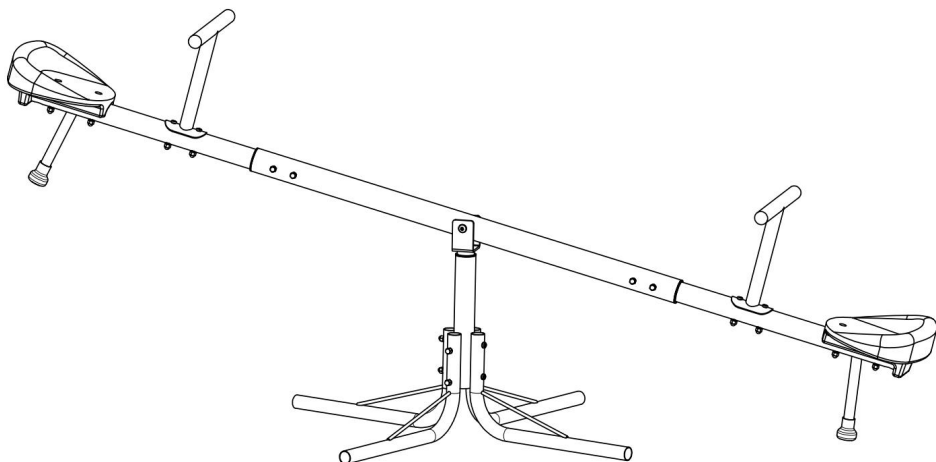

VEVOR

Affordable. Reliable. Home Improvement.

SEESAW

MODELL: 84019

Detta är originalinstruktionerna, vänligen läs alla instruktioner noggrant innan du använder produkten. VEVOR förbehåller sig en tydlig tolkning av vår användarmanual. Produktens utseende ska vara beroende av den produkt du mottagit. Vi ber om ursäkt för att vi inte kommer att informera dig igen om det finns några teknik- eller programuppdateringar för vår produkt.