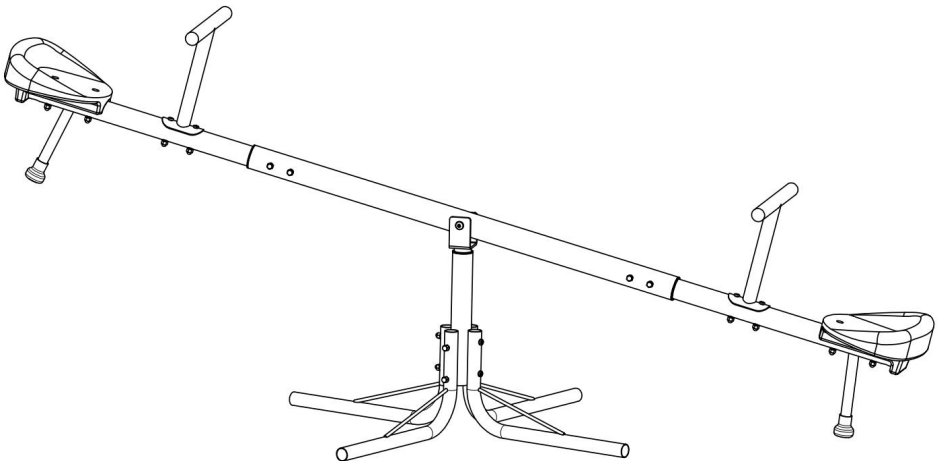

VEVOR

Affordable. Reliable. Home Improvement.

SEESAW

MODELL: 84019

Dies ist die Originalanleitung. Bitte lesen Sie alle Anweisungen sorgfältig durch, bevor Sie das Gerät in Betrieb nehmen. VEVOR behält sich das Recht vor, die Bedienungsanleitung klar und deutlich zu interpretieren. Das Aussehen des Produkts hängt vom gelieferten Produkt ab. Bitte haben Sie Verständnis dafür, dass wir Sie nicht erneut über Technologie- oder Software-Updates informieren.