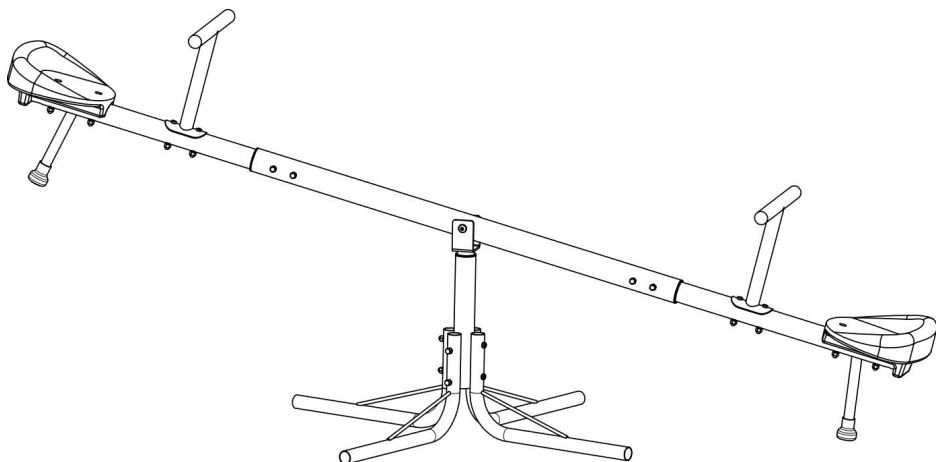

VEVOR

Affordable. Reliable. Home Improvement.

SEESAW

MODELLO: 84019

Queste sono le istruzioni originali, si prega di leggere attentamente tutte le istruzioni del manuale prima di utilizzare il prodotto. VEVOR si riserva la piena interpretazione del manuale utente. L'aspetto del prodotto dipenderà dal prodotto ricevuto. Vi preghiamo di non informarvi ulteriormente in caso di aggiornamenti tecnologici o software relativi al nostro prodotto.