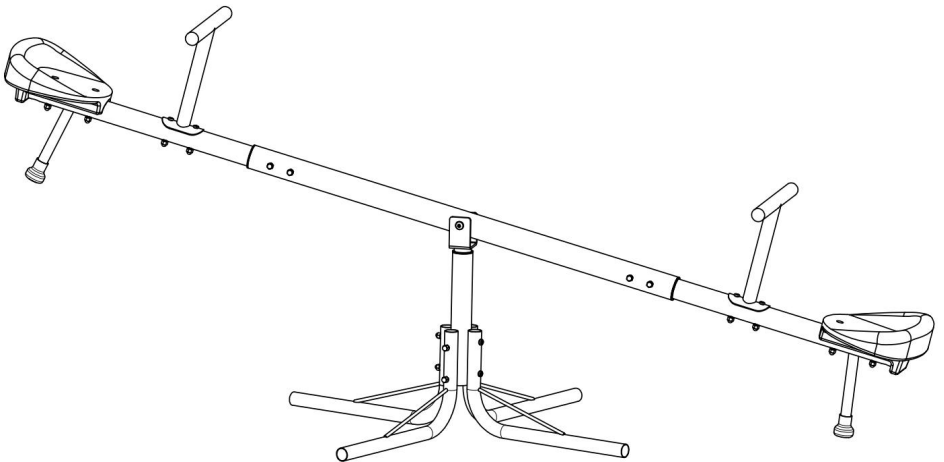

VEVOR

Affordable. Reliable. Home Improvement.

SEESAW

MODELO: 84019

Estas son las instrucciones originales; lea atentamente todas las instrucciones del manual antes de utilizarlo. VEVOR se reserva el derecho de interpretar su manual de usuario. La apariencia del producto dependerá del producto que haya recibido. Le rogamos que no le informemos si hay actualizaciones tecnológicas o de software en nuestro producto.