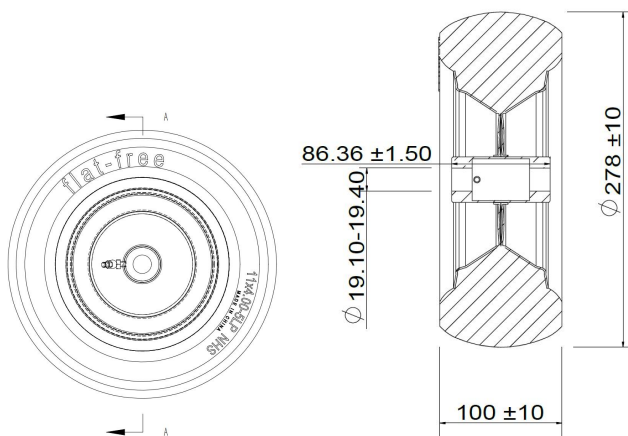

SAVE THESE INSTRUCTION

Part List			
NO	Name	Picture	QTY.
1	Lawn Mower Wheels		2
2	1/2inch Powder Metallurgy Sleeve		4

3	ϕ 1* ϕ 3/4*0.25inch Plastic Parts		4
4	ϕ 1* ϕ 3/4*0.5inch Plastic Parts		4
5	ϕ 1.25* ϕ 3/4*0.08inch Galvanized Gasket		4
6	5/8inch SHIM		4

Product Introduction

Tyre Specification (inch)	11*4
Rim Specification (inch)	7
Single Max. Load (lbs)	350

(Unit: mm)

Address: Baoshanqu Shuangchenglu 803long 11hao
1602A-1609shi Shanghai

Imported to AUS: SIHAO PTY LTD, 1 ROKEVA
STREETEASTWOOD NSW 2122 Australia