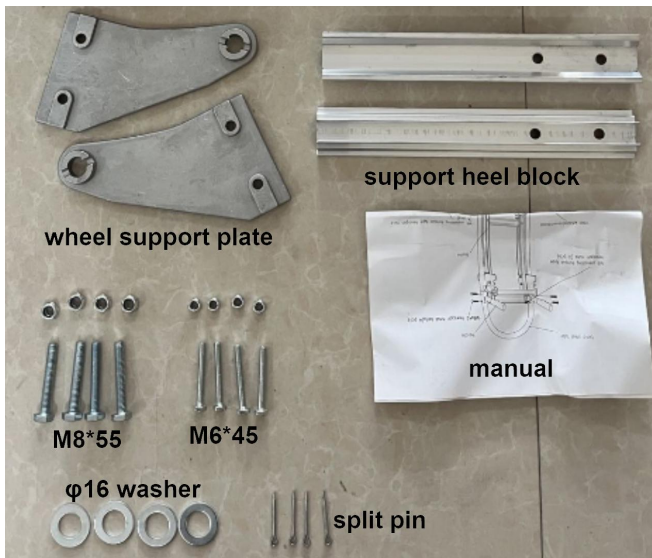

SAFETY INSTRUCTIONS

WAARSCHUWING: Lees en begrijp deze handleiding voordat u het monteren, installeren, bedienen of onderhouden van dit product. Het niet opvolgen van deze waarschuwingen en instructies kan leiden tot overlijden, persoonlijk letsel of schade aan waardevolle eigendommen.

31. Plaats het niet in de buurt van brandbare materialen.
32. Het is onder geen enkele voorwaarde toegestaan om personen te vervoeren.
33. Dit product kan niet gebruikt worden om trappen op of af te gaan.
34. Overbelasting is ten strengste verboden.
35. Rijd niet te snel als u een kuil in de weg passeert.

BEWAAR DEZE INSTRUCTIES

INSTALLATION NOTES

13. Controleer de installatieaccessoires zoals hieronder weergegeven.