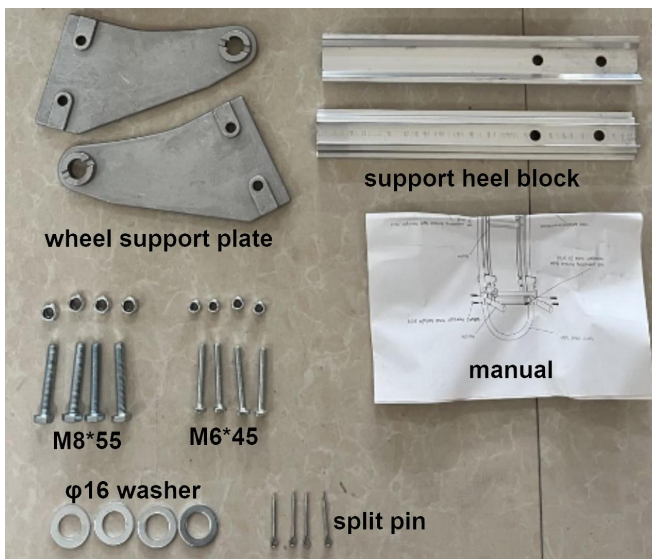

SAFETY INSTRUCTIONS

WARNING: Läs och förstå denna manual innan montering, installation, drift eller service av denna produkt.

Underlåtenhet att följa dessa varningar och instruktioner kan orsaka dödsfall, personskada eller skada på värdefull egendom.

36. Placera den inte nära brandfarliga material.
37. Det är förbjudet att transportera människor under alla förhållanden.
38. Denna produkt kan inte användas för att gå upp eller ner för trappor.
39. Överbelastning är strängt förbjuden.
40. Rör dig inte för snabbt när du passerar gropar.

SPARA DESSA INSTRUKTIONER

INSTALLATION NOTES

15. Kontrollera installationstillbehören enligt nedan.