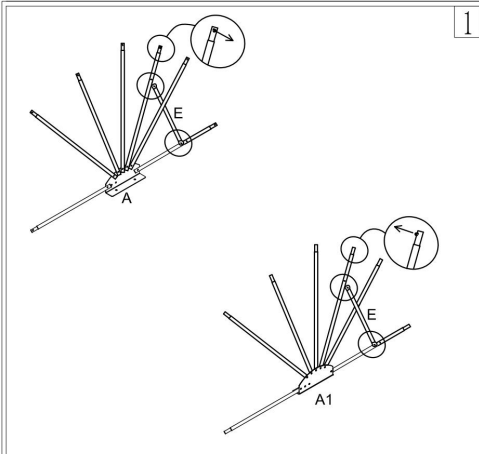

SAVE THESE INSTRUCTIONS

PRODUCT DESCRIPTION

1.04×2.85×1.6m

A		1pc
A1		1pc
B		7pcs
C		12pcs
D		1pcs
D1		1pcs

E		2pcs
F		8pcs
G		6pcs
H		2pcs
I		2pcs
J		1pc
K		2pc
L		1pc
L1		2pcs
M		1pc
N		4pc

7

8

9