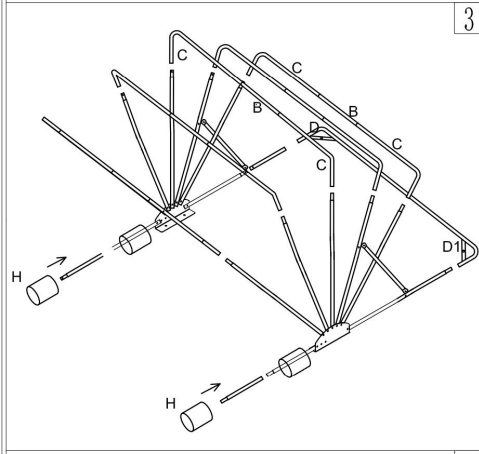

SAVE THESE INSTRUCTIONS

PRODUCT DESCRIPTION

1.04×2.85×1.6m

A		1pc
A1		1pc
B		7pcs
C		12pcs
D		1pcs
D1		1pcs

E		2pcs
F		8pcs
G		6pcs
H		2pcs
I		2pcs
J		1pc
K		2pc
L		1pc
L1		2pcs
M		1pc
N		4pc

7

8

9