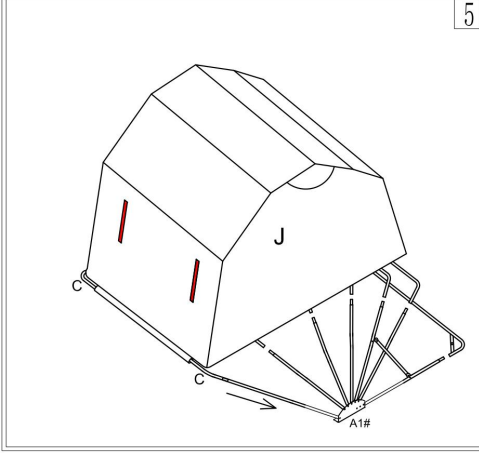

SAVE THESE INSTRUCTIONS

PRODUCT DESCRIPTION

1.04×2.85×1.6m

A		1pc
A1		1pc
B		7pcs
C		12pcs
D		1pcs
D1		1pcs

E		2pcs
F		8pcs
G		6pcs
H		2pcs
I		2pcs
J		1pc
K		2pc
L		1pc
L1		2pcs
M		1pc
N		4pc

7

8

9