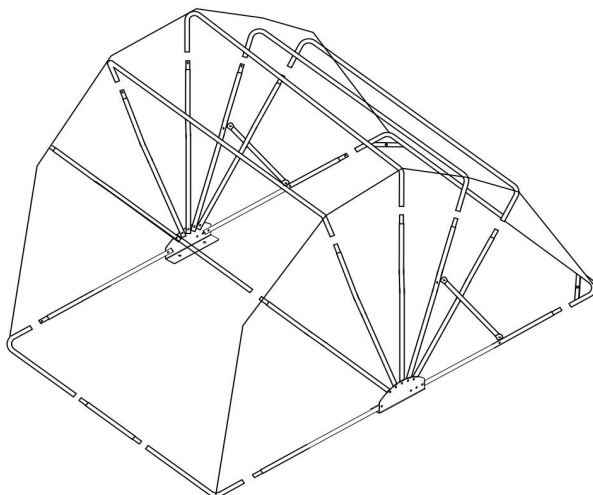

SAVE THESE INSTRUCTIONS

PRODUCT DESCRIPTION

1.04×2.85×1.6m

A		1pc
A1		1pc
B		7pcs
C		12pcs
D		1pcs
D1		1pcs

E		2pcs
F		8pcs
G		6pcs
H		2pcs
I		2pcs
J		1pc
K		2pc
L		1pc
L1		2pcs
M		1pc
N		4pc

7

8

9