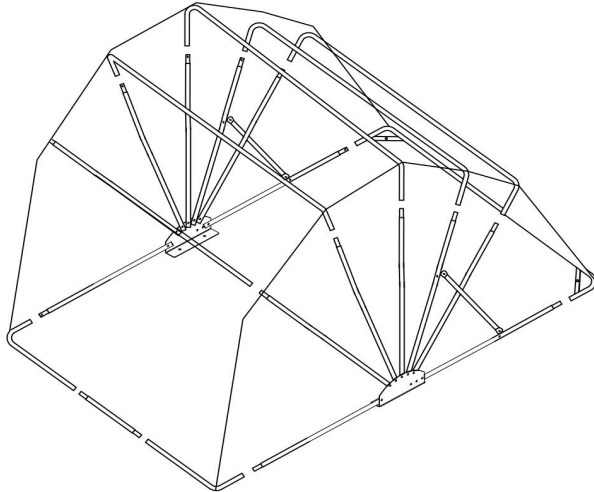

1.04×2.85×1.6m

A		1pc
A1		1pc
B		7pcs
C		12pcs
D		1pcs
D1		1pcs

E		2pcs
F		8pcs
G		6pcs
H		2pcs
I		2pcs
J		1pc
K		2pc
L		1pc
L1		2pcs
M		1pc
N		4pc