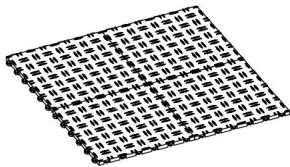

PART LIST

Model	JQ-BHG	JQ-BHM
Product Grootte (mm)	305x50x12.1	305x60x12.1
Kleur	Zwart	
Materialen	PP	

PRODUCT INTRODUCTION

Installation instructions

Schematic diagram of buckle