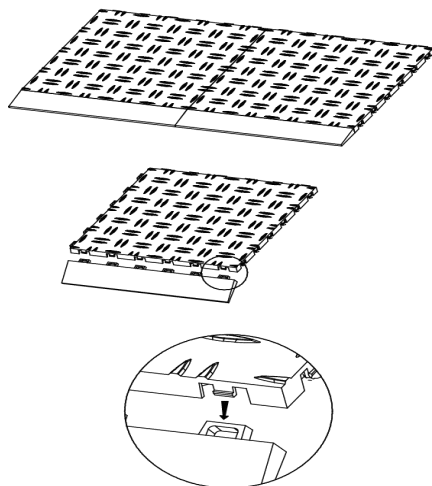

Model: JQ-BHM

To jest oryginalna instrukcja, proszę przeczytać wszystkie instrukcje. ostrożnie przed użyciem. VEVOR zastrzega sobie prawo do jednoznacznej interpretacji naszej instrukcji obsługi. Wygląd produktu zależy od otrzymanego produktu. Prosimy o wybaczenie, że nie będziemy Państwa ponownie informować o aktualizacjach technologicznych lub oprogramowania naszego produktu.