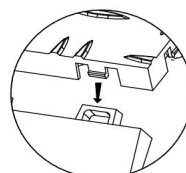

PART LIST

Modelo	JQ-BHG	JQ-BHM
Producto Tamaño (mm)	305x50x12.1	305x60x12.1
Color	Negro	
Materiales	PÁGINAS	

PRODUCT INTRODUCTION

Installation instructions

Schematic diagram of buckle

edge piece female

Push down and fasten