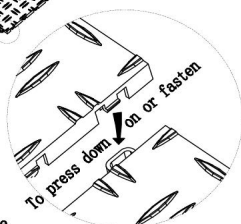

PART LIST

Model	JQ-BHG	JQ-BHM
Produkt Rozmiar (mm)	305x50x12,1	305x60x12,1
Kolor	Czarny	
Przybory	PP	

PRODUCT INTRODUCTION

Installation instructions

Schematic diagram of buckle

edge piece female

Push down and fasten