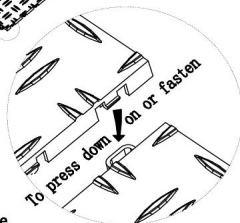

PART LIST

Model	JQ-BHG	JQ-BHM
Product Grootte (mm)	305x50x12.1	305x60x12.1
Kleur	Zwart	
Materialen	PP	

PRODUCT INTRODUCTION

Installation instructions

Schematic diagram of buckle

edge piece female

Push down and fasten