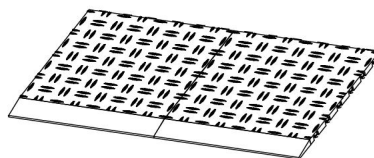

PART LIST

Model	JQ-BHG	JQ-BHM
Product Size (mm)	305x50x12.1	305x60x12.1
Color	Black	
Materials	PP	

PRODUCT INTRODUCTION

Installation instructions

Schematic diagram of buckle

edge piece female

Push down and fasten

PART LIST

Modell	JQ-BHG	JQ-BHM
Produkt Größe (mm)	305x50x12,1	305x60x12,1
Farbe	Schwarz	
Materialien	PP	

PRODUCT INTRODUCTION

Installation instructions

Schematic diagram of buckle

edge piece female

Push down and fasten