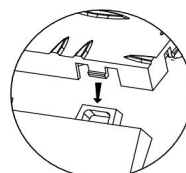

PART LIST

Model	JQ-BHG	JQ-BHM
Produkt Rozmiar (mm)	305x50x12,1	305x60x12,1
Kolor	Czarny	
Przybory	PP	

PRODUCT INTRODUCTION

Installation instructions

Schematic diagram of buckle

edge piece female

Push down and fasten