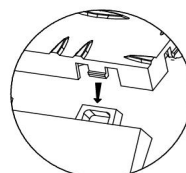

PART LIST

Modello	JQ-BHG	JQ-BHM
Prodotto Dimensioni (mm)	305x50x12.1	305x60x12.1
Colore	Nero	
Materiali	PP	

PRODUCT INTRODUCTION

Installation instructions

Schematic diagram of buckle

edge piece female

Push down and fasten