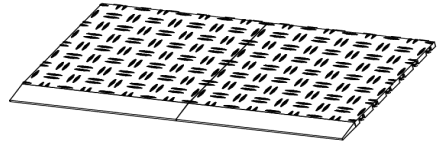

VEVOR

Affordable. Reliable. Home Improvement.

Interlocking Garage Floor Edge

MODEL:JQ-BHG, JQ-BHM

Model: JQ-BHG

Model: JQ-BHM

This is the original instruction, please read all manual instructions carefully before operating. VEVOR reserves a clear interpretation of our user manual. The appearance of the product shall be subject to the product you received. Please forgive us that we won't inform you again if there are any technology or software updates on our product.

PART LIST

Model	JQ-BHG	JQ-BHM
Product Size (mm)	305x50x12.1	305x60x12.1
Color	Black	
Materials	PP	

PRODUCT INTRODUCTION

Installation instructions

Schematic diagram of buckle

edge piece female

Push down and fasten