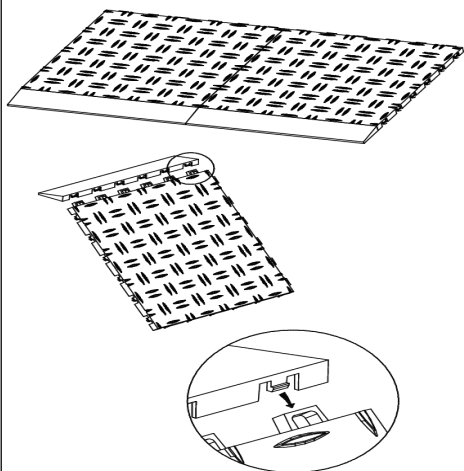

Modèle: JQ-BHG