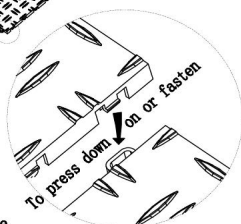

PART LIST

Modelo	JQ-BHG	JQ-BHM
Producto Tamaño (mm)	305x50x12.1	305x60x12.1
Color	Negro	
Materiales	PÁGINAS	

PRODUCT INTRODUCTION

Installation instructions

Schematic diagram of buckle

edge piece female

Push down and fasten