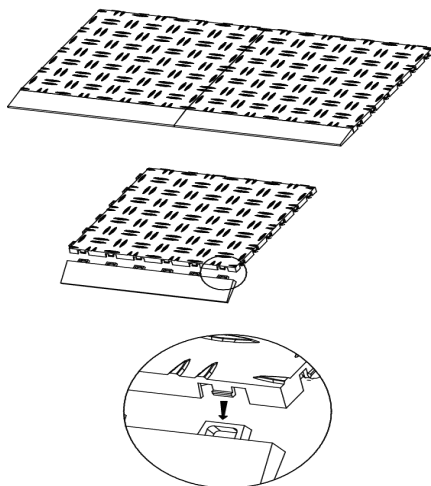

Model: JQ-BHM

Dit is de originele instructie, lees alle instructies in de handleiding voorzichtig vóór gebruik. VEVOR behoudt zich het recht voor om onze gebruikershandleiding op een duidelijke manier te interpreteren. Het uiterlijk van het product is afhankelijk van het product dat u hebt ontvangen. Neemt u het ons niet kwalijk dat we u niet meer op de hoogte stellen van eventuele technologische of software-updates voor ons product.