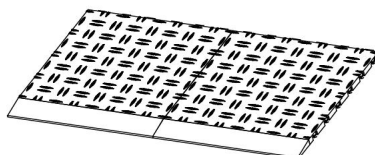

PART LIST

Model	JQ-BHG	JQ-BHM
Product Size (mm)	305x50x12.1	305x60x12.1
Color	Black	
Materials	PP	

PRODUCT INTRODUCTION

Installation instructions

Schematic diagram of buckle

edge piece female

Push down and fasten

PART LIST

Modèle	JQ-BHG	JQ-BHM
Produit Taille (mm)	305x50x12,1	305x60x12,1
Couleur	Noir	
Matériels	PP	

PRODUCT INTRODUCTION

Installation instructions

Schematic diagram of buckle

edge piece female

Push down and fasten