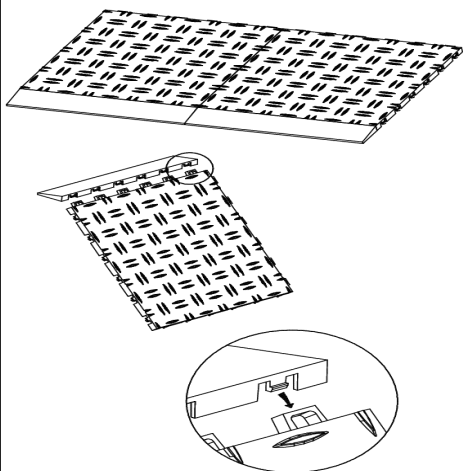

Model: JQ-BHG