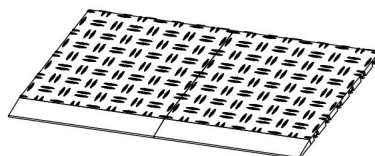

PART LIST

Model	JQ-BHG	JQ-BHM
Product Size (mm)	305x50x12.1	305x60x12.1
Color	Black	
Materials	PP	

PRODUCT INTRODUCTION

Installation instructions

Schematic diagram of buckle

edge piece female

Push down and fasten

PART LIST

Modelo	JQ-BHG	JQ-BHM
Producto Tamaño (mm)	305x50x12.1	305x60x12.1
Color	Negro	
Materiales	PÁGINAS	

PRODUCT INTRODUCTION

Installation instructions

Schematic diagram of buckle

edge piece female

Push down and fasten