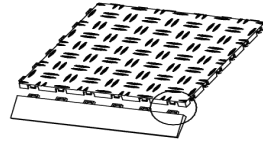

VEVOR

Affordable. Reliable. Home Improvement.

Interlocking Garage Floor Edge

MODEL:JQ-BHG, JQ-BHM

Model: JQ-BHG

Model: JQ-BHM

This is the original instruction, please read all manual instructions carefully before operating. VEVOR reserves a clear interpretation of our user manual. The appearance of the product shall be subject to the product you received. Please forgive us that we won't inform you again if there are any technology or software updates on our product.

PART LIST

Model	JQ-BHG	JQ-BHM
Product Size (mm)	305x50x12.1	305x60x12.1
Color	Black	
Materials	PP	

PRODUCT INTRODUCTION

Installation instructions

Schematic diagram of buckle

edge piece female

Push down and fasten