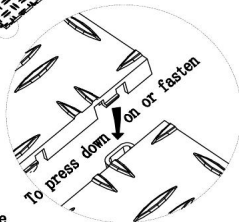

PART LIST

Model	JQ-BHG	JQ-BHM
Product Size (mm)	305x50x12.1	305x60x12.1
Color	Black	
Materials	PP	

PRODUCT INTRODUCTION

Installation instructions

Schematic diagram of buckle

edge piece female

Push down and fasten