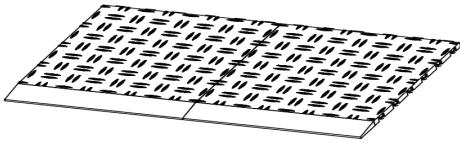

VEVOR

Affordable. Reliable. Home Improvement.

Interlocking Garage Floor Edge

MODEL:JQ-BHG, JQ-BHM

Model: JQ-BHG

Model: JQ-BHM

This is the original instruction, please read all manual instructions carefully before operating. VEVOR reserves a clear interpretation of our user manual. The appearance of the product shall be subject to the product you received. Please forgive us that we won't inform you again if there are any technology or software updates on our product.

PART LIST

Model	JQ-BHG	JQ-BHM
Product Size (mm)	305x50x12.1	305x60x12.1
Color	Black	
Materials	PP	

PRODUCT INTRODUCTION

Installation instructions

Schematic diagram of buckle

edge piece female

Push down and fasten