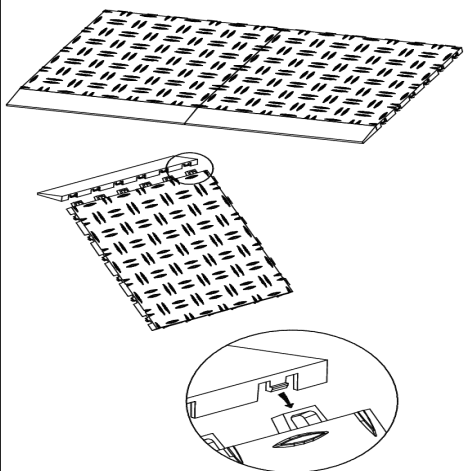

Modell: JQ-BHG