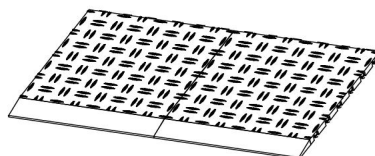

PART LIST

Modello	JQ-BHG	JQ-BHM
Prodotto Dimensioni (mm)	305x50x12.1	305x60x12.1
Colore	Nero	
Materiali	PP	

PRODUCT INTRODUCTION

Installation instructions

Schematic diagram of buckle

edge piece female

Push down and fasten