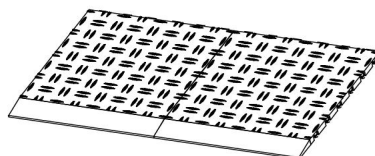

PART LIST

Model	JQ-BHG	JQ-BHM
Product Size (mm)	305x50x12.1	305x60x12.1
Color	Black	
Materials	PP	

PRODUCT INTRODUCTION

Installation instructions

Schematic diagram of buckle

edge piece female

Push down and fasten

PART LIST

Model	JQ-BHG	JQ-BHM
Produkt Rozmiar (mm)	305x50x12,1	305x60x12,1
Kolor	Czarny	
Przybory	PP	

PRODUCT INTRODUCTION

Installation instructions

Schematic diagram of buckle

edge piece female

Push down and fasten