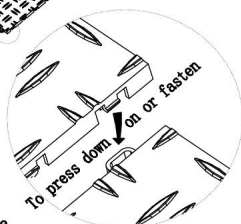

PART LIST

Modello	JQ-BHG	JQ-BHM
Prodotto Dimensioni (mm)	305x50x12.1	305x60x12.1
Colore	Nero	
Materiali	PP	

PRODUCT INTRODUCTION

Installation instructions

Schematic diagram of buckle

edge piece female

Push down and fasten