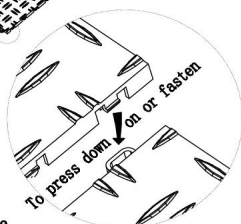

PART LIST

Modell	JQ-BHG	JQ-BHM
Produkt Storlek (mm)	305x50x12,1	305x60x12,1
Färg	Svart	
Material	PP	

PRODUCT INTRODUCTION

Installation instructions

Schematic diagram of buckle

edge piece female

Push down and fasten