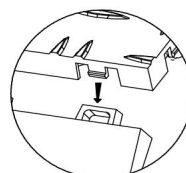

PART LIST

Modell	JQ-BHG	JQ-BHM
Produkt Storlek (mm)	305x50x12,1	305x60x12,1
Färg	Svart	
Material	PP	

PRODUCT INTRODUCTION

Installation instructions

Schematic diagram of buckle

edge piece female

Push down and fasten