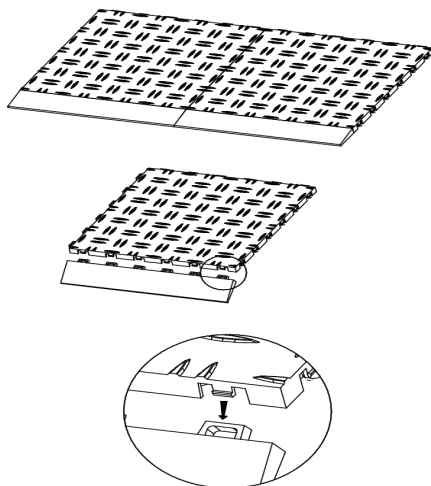

Modell: JQ-BHM

Dies ist die Originalanleitung. Bitte lesen Sie alle Anweisungen im Handbuch. sorgfältig vor der Inbetriebnahme. VEVOR behält sich eine klare Auslegung unserer Bedienungsanleitung vor. Das Aussehen des Produkts hängt vom gelieferten Produkt ab. Bitte haben Sie Verständnis dafür, dass wir Sie nicht erneut über Technologie- oder Software-Updates unseres Produkts informieren.