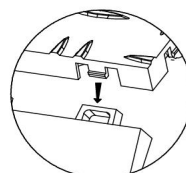

PART LIST

Modell	JQ-BHG	JQ-BHM
Produkt Größe (mm)	305x50x12,1	305x60x12,1
Farbe	Schwarz	
Materialien	PP	

PRODUCT INTRODUCTION

Installation instructions

Schematic diagram of buckle

edge piece female

Push down and fasten