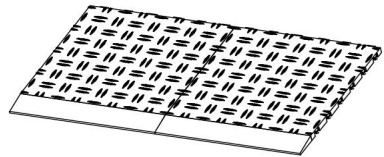

PART LIST

Model	JQ-BHG	JQ-BHM
Product Size (mm)	305x50x12.1	305x60x12.1
Color	Black	
Materials	PP	

PRODUCT INTRODUCTION

Installation instructions

Schematic diagram of buckle

edge piece female

Push down and fasten