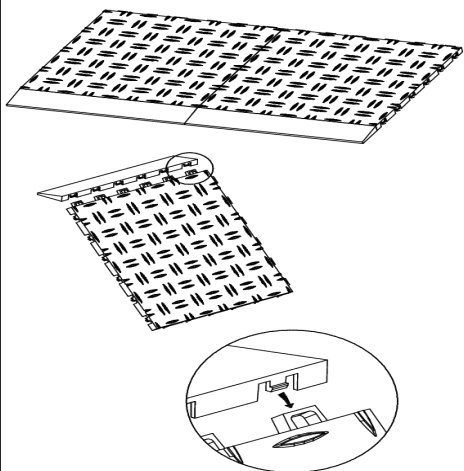

Modello: JQ-BHG