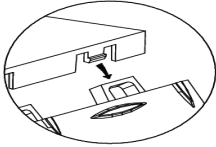

Model: JQ-BHG

Model: JQ-BHM

This is the original instruction, please read all manual instructions carefully before operating. VEVOR reserves a clear interpretation of our user manual. The appearance of the product shall be subject to the product you received. Please forgive us that we won't inform you again if there are any technology or software updates on our product.