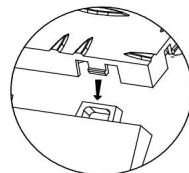

PART LIST

Model	JQ-BHG	JQ-BHM
Product Size (mm)	305x50x12.1	305x60x12.1
Color	Black	
Materials	PP	

PRODUCT INTRODUCTION

Installation instructions

Schematic diagram of buckle

edge piece female

Push down and fasten

PART LIST

Model	JQ-BHG	JQ-BHM
Product Grootte (mm)	305x50x12.1	305x60x12.1
Kleur	Zwart	
Materialen	PP	

PRODUCT INTRODUCTION

Installation instructions

Schematic diagram of buckle

edge piece female

Push down and fasten