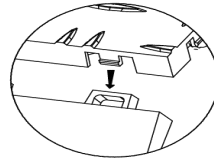

Model: JQ-BHG

Model: JQ-BHM

This is the original instruction, please read all manual instructions carefully before operating. VEVOR reserves a clear interpretation of our user manual. The appearance of the product shall be subject to the product you received. Please forgive us that we won't inform you again if there are any technology or software updates on our product.