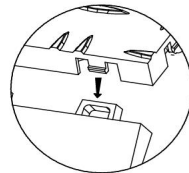

PART LIST

Model	JQ-BHG	JQ-BHM
Product Size (mm)	305x50x12.1	305x60x12.1
Color	Black	
Materials	PP	

PRODUCT INTRODUCTION

Installation instructions

Schematic diagram of buckle

edge piece female

Push down and fasten