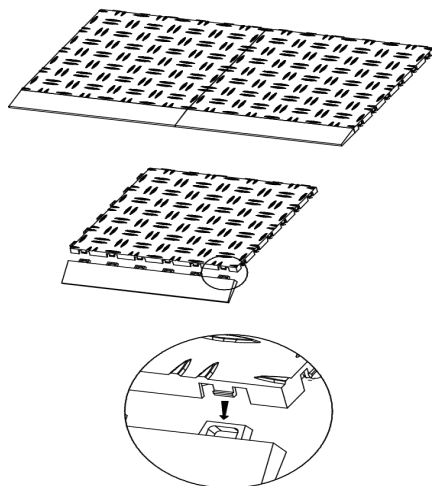

Modèle: JQ-BHM

Ceci est l'instruction originale, veuillez lire toutes les instructions du manuel soigneusement Avant utilisation. VEVOR se réserve le droit d'interpréter clairement ce manuel d'utilisation. L'apparence du produit dépend du produit que vous avez reçu. Veuillez nous excuser de ne pas vous informer des mises à jour technologiques ou logicielles de notre produit.