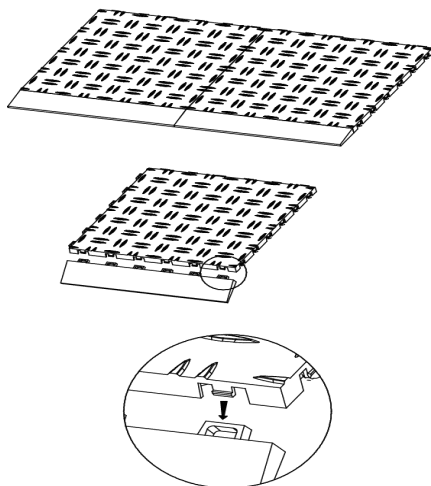

Modello: JQ-BHM

Queste sono le istruzioni originali, si prega di leggere tutte le istruzioni del manuale accuratamente Prima dell'uso. VEVOR si riserva la piena interpretazione del manuale utente. L'aspetto del prodotto sarà soggetto a modifiche in base al prodotto ricevuto. Vi preghiamo di non informarvi più in caso di aggiornamenti tecnologici o software relativi al nostro prodotto.