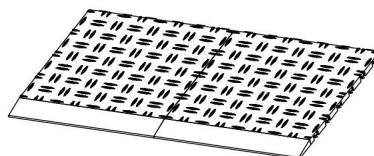

PART LIST

Model	JQ-BHG	JQ-BHM
Product Size (mm)	305x50x12.1	305x60x12.1
Color	Black	
Materials	PP	

PRODUCT INTRODUCTION

Installation instructions

Schematic diagram of buckle

edge piece female

Push down and fasten

PART LIST

Modell	JQ-BHG	JQ-BHM
Produkt Storlek (mm)	305x50x12,1	305x60x12,1
Färg	Svart	
Material	PP	

PRODUCT INTRODUCTION

Installation instructions

Schematic diagram of buckle

edge piece female

Push down and fasten