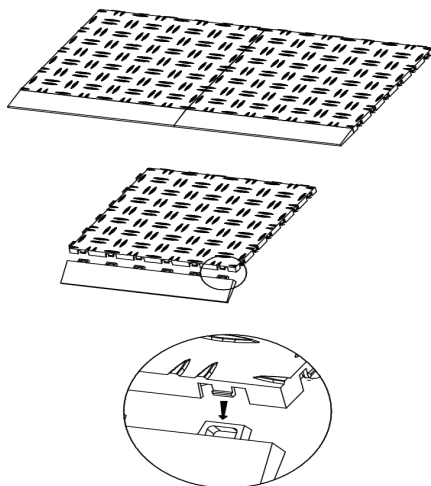

Modell: JQ-BHM

Detta är originalinstruktionen, läs alla instruktioner i manualen. försiktigt innan användning. VEVOR förbehåller sig en tydlig tolkning av vår användarmanual. Produktens utseende ska vara beroende av den produkt du mottagit. Vi ber om ursäkt för att vi inte kommer att informera dig igen om det finns några teknik- eller programuppdateringar för vår produkt.