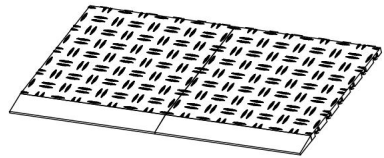

PART LIST

Model	JQ-BHG	JQ-BHM
Product Size (mm)	305x50x12.1	305x60x12.1
Color	Black	
Materials	PP	

PRODUCT INTRODUCTION

Installation instructions

Schematic diagram of buckle

edge piece female

Push down and fasten

PART LIST

Model	JQ-BHG	JQ-BHM
Product Grootte (mm)	305x50x12.1	305x60x12.1
Kleur	Zwart	
Materialen	PP	

PRODUCT INTRODUCTION

Installation instructions

Schematic diagram of buckle

edge piece female

Push down and fasten