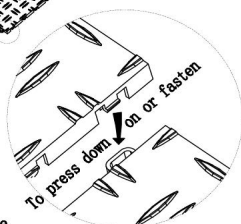

PART LIST

Modell	JQ-BHG	JQ-BHM
Produkt Größe (mm)	305x50x12,1	305x60x12,1
Farbe	Schwarz	
Materialien	PP	

PRODUCT INTRODUCTION

Installation instructions

Schematic diagram of buckle

edge piece female

Push down and fasten