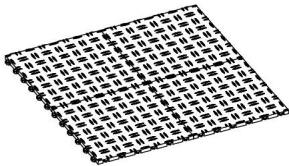

VEVOR

Affordable. Reliable. Home Improvement.

Interlocking Garage Floor Edge

MODEL:JQ-BHG, JQ-BHM

Model: JQ-BHG

Model: JQ-BHM

This is the original instruction, please read all manual instructions carefully before operating. VEVOR reserves a clear interpretation of our user manual. The appearance of the product shall be subject to the product you received. Please forgive us that we won't inform you again if there are any technology or software updates on our product.

PART LIST

Model	JQ-BHG	JQ-BHM
Product Size (mm)	305x50x12.1	305x60x12.1
Color	Black	
Materials	PP	

PRODUCT INTRODUCTION

Installation instructions

Schematic diagram of buckle

edge piece female

Push down and fasten