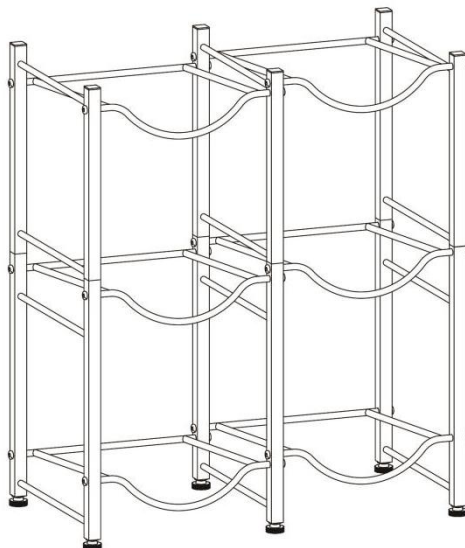

VEVOR®

TOUGH TOOLS, HALF PRICE

WATER JUG HOLDER

MODELL: 6 VATTENFLASKSTÄLL-S ,6 VATTENFLASKSTÄLL-B

NEED HELP? CONTACT US!

Have product questions? Need technical support? Please feel free to contact us:

Technical Support and E-Warranty Certificate
www.vevor.com/support