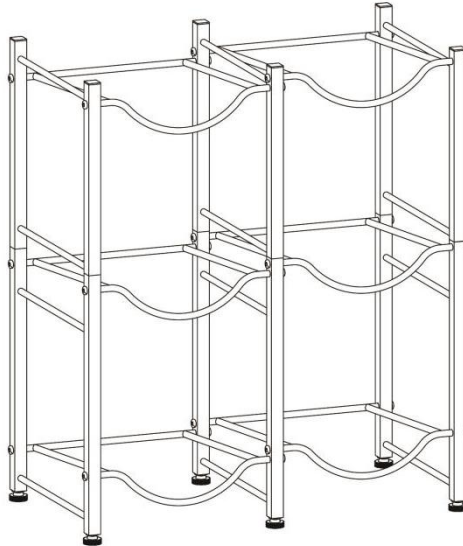

6 BOTELLAS DE AGUA-S

6 BOTELLAS DE AGUA B

We continue to be committed to provide you tools with competitive price.

"Save Half", "Half Price" or any other similar expressions used by us only represents an estimate of savings you might benefit from buying certain tools with us compared to the major top brands and does not necessarily mean to cover all categories of tools offered by us. You are kindly reminded to verify carefully when you are placing an order with us if you are actually saving half in comparison with the top major brands.

VEVOR®

TOUGH TOOLS, HALF PRICE

WATER JUG HOLDER

MODELO: ESTANTE PARA 6 BOTELLAS DE AGUA S , ESTANTE PARA 6 BOTELLAS DE AGUA B

NEED HELP? CONTACT US!

Have product questions? Need technical support? Please feel free to contact us: