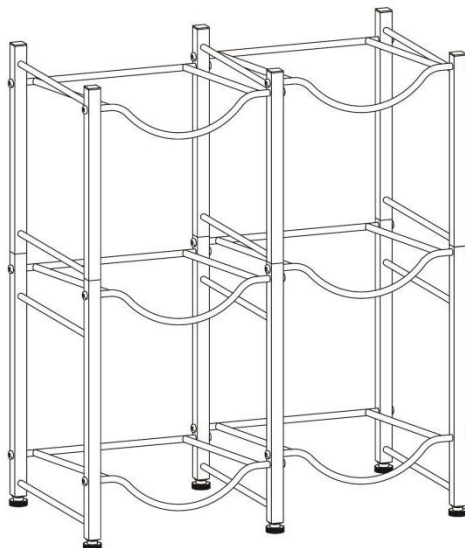

VEVOR®

TOUGH TOOLS, HALF PRICE

WATER JUG HOLDER

MODEL:6 WATER BOTTLE RACK-S,6 WATER BOTTLE RACK-B

NEED HELP? CONTACT US!

Have product questions? Need technical support? Please feel free to contact us:

Technical Support and E-Warranty Certificate
www.vevor.com/support

This is the original instruction, please read all manual instructions carefully before operating. VEVOR reserves a clear interpretation of our user manual. The appearance of the product shall be subject to the product you received. Please forgive us that we won't inform you again if there are any technology or software updates on our product.