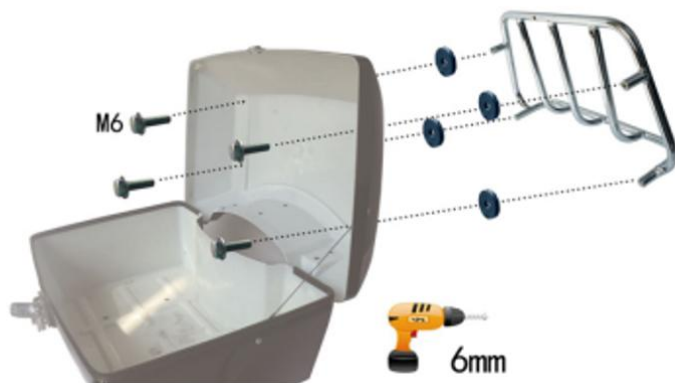

PRODUCTION CONFIGURATION

Model	JZH-525B
Capacity	48L
Colour	BLACK

PARTS LIST

INSTALLATION INSTRUCTIONS

①

②

③

Put the nuts into the back of base according top case holes.