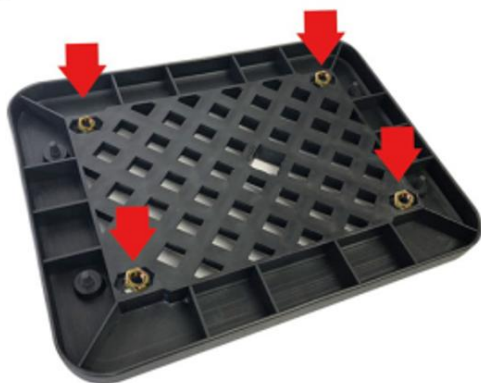

PRODUCTION CONFIGURATION

Model	JZH-525B
Capacity	48L
Colour	BLACK

PARTS LIST

INSTALLATION INSTRUCTIONS

①

②

③

Put the nuts into the back of base according top case holes.