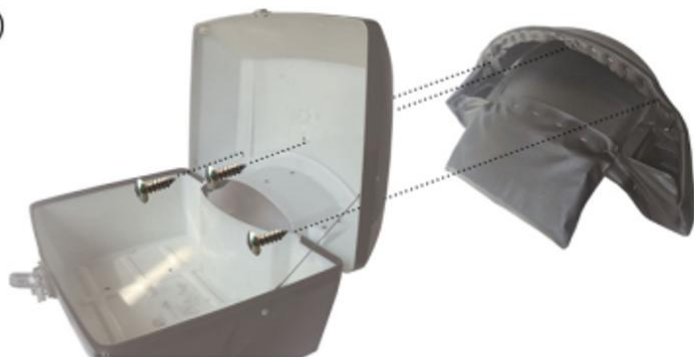

PRODUCTION CONFIGURATION

Model	JZH-525B
Capacity	48L
Colour	BLACK

PARTS LIST

INSTALLATION INSTRUCTIONS

①

②

③

Put the nuts into the back of base according top case holes.