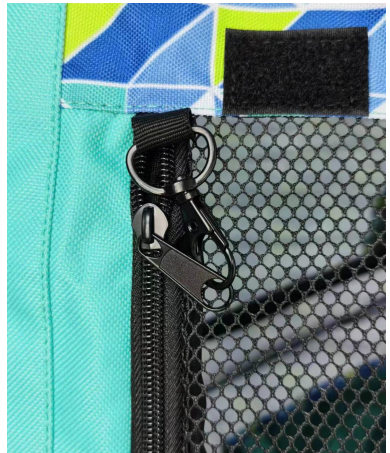

Ground nail

Set up the pet playpen

Take the pet playpen out of the bag.

Install eight supporting frames.

If the pet playpen needs to be fixed outdoors, the pet playpen can be fixed with four ground nails on four sides of the pet playpen

To prevent pets from escaping, use the latch to lock the zipper.

Pack up the pet playpen

Remove the eight supporting frames.

Fold the pet playpen in the direction shown.

Manufacturer: Shanghaimuxinmuyeyouxiangongsi