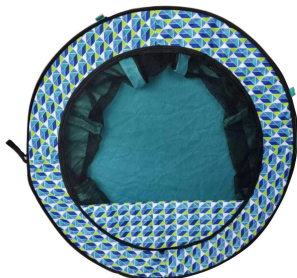

Pack up the pet playpen

Remove the eight supporting frames.