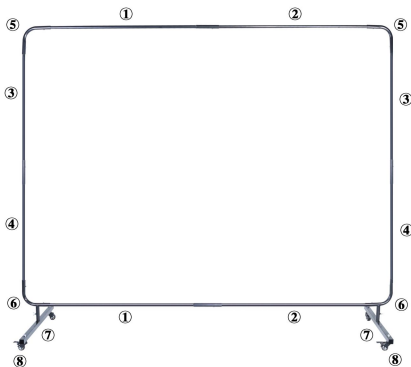

One sides 6'X8'