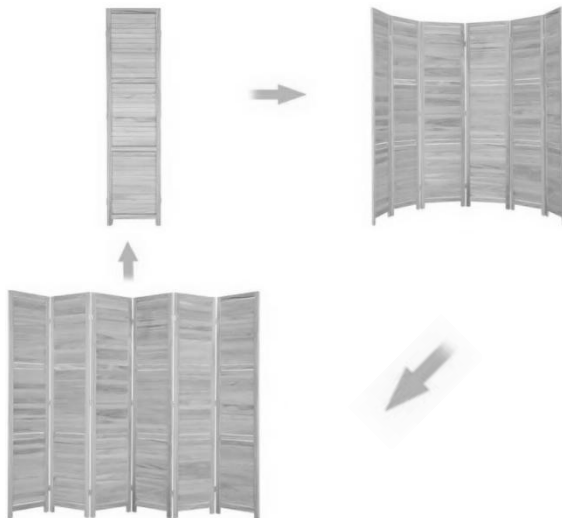

INSTRUCTIONS

Easy To Adjust & Fold Up

Note: The picture is for reference only, the style is subject to the actual.