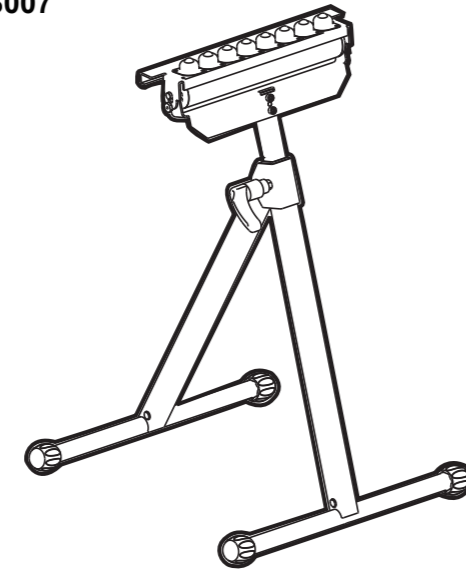

size:14.5x21cm (可做三折页)

VEVOR®
TOUGH TOOLS, HALF PRICE

Technical Support and E-Warranty Certificate
www.vevor.com/support

**Woodworking Roller Stands
User Manual**

MODEL: YH-RS007

We continue to be committed to provide you tools with competitive price. "Save Half", "Half Price" or any other similar expressions used by us only represents an estimate of savings you might benefit from buying certain tools with us compared to the major top brands and does not necessarily mean to cover all categories of tools offered by us. You are kindly reminded to verify carefully when you are placing an order with us if you are actually Saving Half in comparison with the top major brands.

VEVOR®
TOUGH TOOLS, HALF PRICE

Woodworking Roller Stands

MODEL: YH-RS007

(The picture is for reference only, please refer to the actual object)

NEED HELP? CONTACT US!

Have product questions? Need technical support? Please feel free to contact us:

Technical Support and E-Warranty Certificate
www.vevor.com/support

This is the original instruction, please read all manual instructions carefully before operating. VEVOR reserves a clear interpretation of our user manual. The appearance of the product shall be subject to the product you received. Please forgive us that we won't inform you again if there are any technology or software updates on our product.