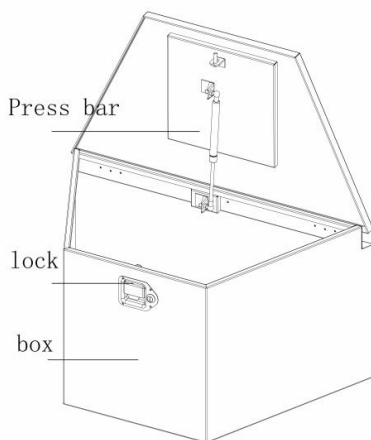

Technical Parameter

Brand	Model	product size (mm)
VEVOR	JL-TB09-2	735*410*460
	JL-TB09-3	835*485*460
	JL-TB09-4	990*415*310

Product Structure Diagram

Use safety instructions

WARNING:

Read this material before using this product. Failure to do so can result in serious injury. **SAVE THIS MANUAL**