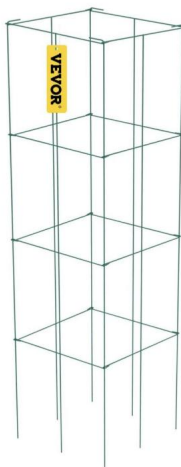

VEVOR®

TOUGH TOOLS, HALF PRICE

QUADRATISCHE PFLANZENSTÜTZE
KÄFIG

FQZZDX-12IN-46IN-5 STK /FQZZDX-12IN-46IN-10 STK FQZZPS-14.6IN-39IN-3
STK /FQZZPS-14.6IN-39IN-6 STK QZZPS-12IN-46IN-5 STK /
FQZZPS-12IN-46IN-10 STK

Brauchen Sie Hilfe? Kontaktieren Sie uns!

Sie haben Fragen zu unseren Produkten? Sie benötigen technischen Support? Dann kontaktieren Sie uns gerne:

Technischer Support und E-Garantie-Zertifikat
www.vevor.com/support

Dies ist die Originalanleitung. Bitte lesen Sie alle Anweisungen sorgfältig durch, bevor Sie das Gerät in Betrieb nehmen. VEVOR behält sich eine klare Auslegung unseres Benutzerhandbuchs vor. Das Erscheinungsbild des Produkts hängt von dem Produkt ab, das Sie erhalten haben. Bitte verzeihen Sie uns, dass wir Sie nicht erneut informieren, wenn es Technologie- oder Software-Updates für unser Produkt gibt.