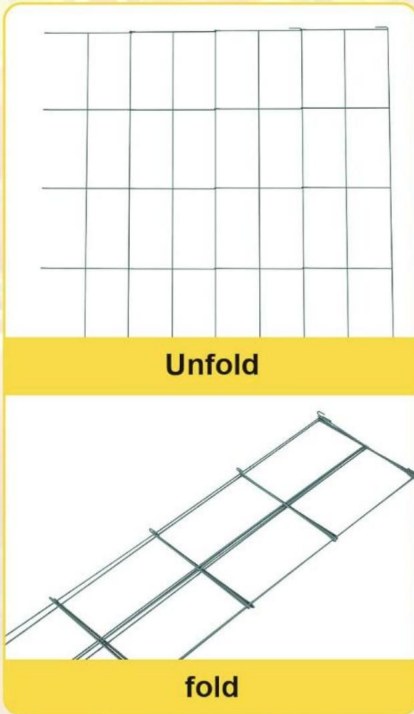

Interlock Design

No tool to assemble

Unfold

fold

Compact storage

**Welding Technology
for sturdy and stable**

**In-ground Legs
for better support**

Give your vertical climbing plants enough room to grow

Keep tomato plants upright for a bigger, cleaner harvest

Before

After

DIY Various Shapes

Irregular

Half-folded

Tiled

Suitable for the maximum height of most tomato plant varieties