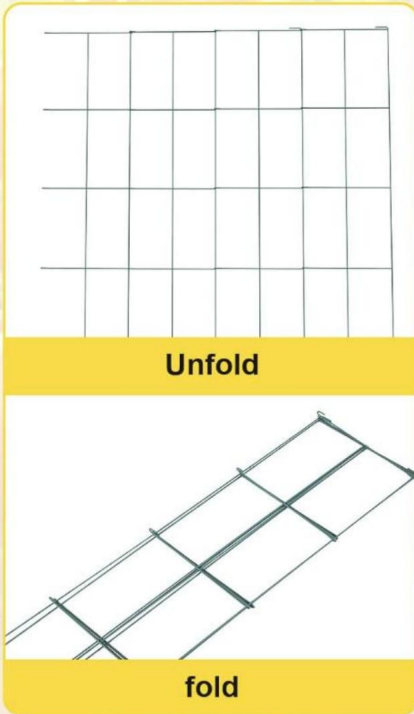

SALVA QUESTE ISTRUZIONI

Descrizione del prodotto

Gabbie per pomodori

Cravatte da giardinaggio

MODELLO	Numero di set	Superficie trattamento	misurare
FQZZDX-12IN-46IN-5PZ	5 pezzi	Zincare	12*46 pollici
FQZZDX-12IN-46IN-10PZ	10 pezzi	Zincare	
FQZZPS-12IN-46IN-5PZ	5 pezzi	Spruzzatura	
FQZZPS-12IN-46IN-10PZ	10 pezzi	Spruzzatura	

Interlock Design

No tool to assemble

Unfold

fold

Compact storage

**Welding Technology
for sturdy and stable**

**In-ground Legs
for better support**

Give your vertical climbing plants enough room to grow

Keep tomato plants upright for a bigger, cleaner harvest

Before

After

DIY Various Shapes

Irregular

Half-folded

Tiled

Suitable for the maximum height of most tomato plant varieties