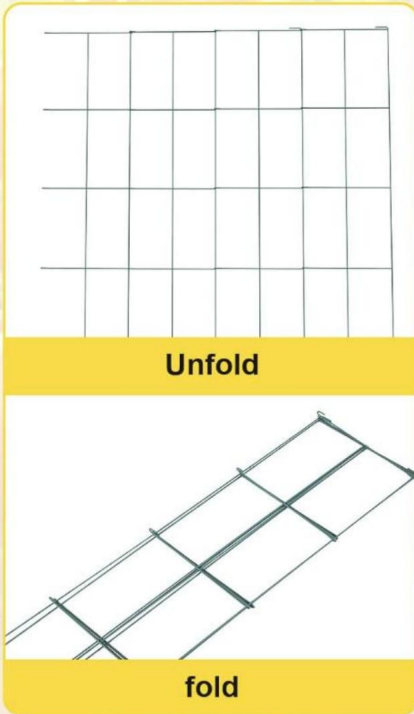

Unfold

fold

Compact storage