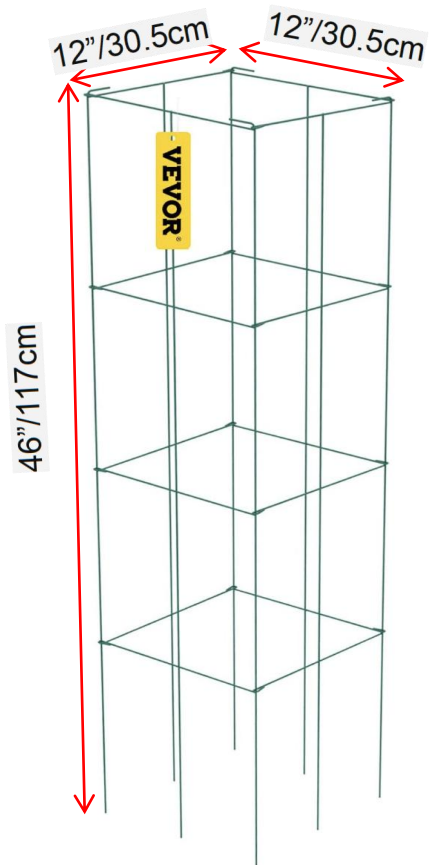

SAVE THESE INSTRUCTIONS

Product Description

Tomato Cages

Gardening ties

MODEL	Number of sets	Surface treatment	size
FQZZDX-12IN-46IN-5PCS	5pcs	Galvanize	12*46in
FQZZDX-12IN-46IN-10PCS	10pcs	Galvanize	
FQZZPS-12IN-46IN-5PCS	5pcs	Spraying	
FQZZPS-12IN-46IN-10PCS	10pcs	Spraying	

MODEL	Number of sets	Surface treatment	size
FQZZPS-14.6IN-39IN-3PCS	3pcs	Spraying	14.6*39in
FQZZPS-14.6IN-39IN-6PCS	6pcs	Spraying	

Well-welded construction for easy plant maintenance and reserve

Interlock Design