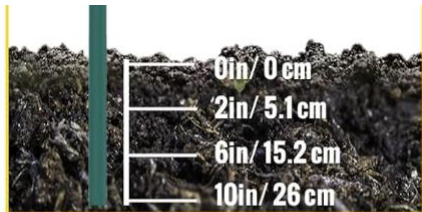

**In-ground Legs
for better support**