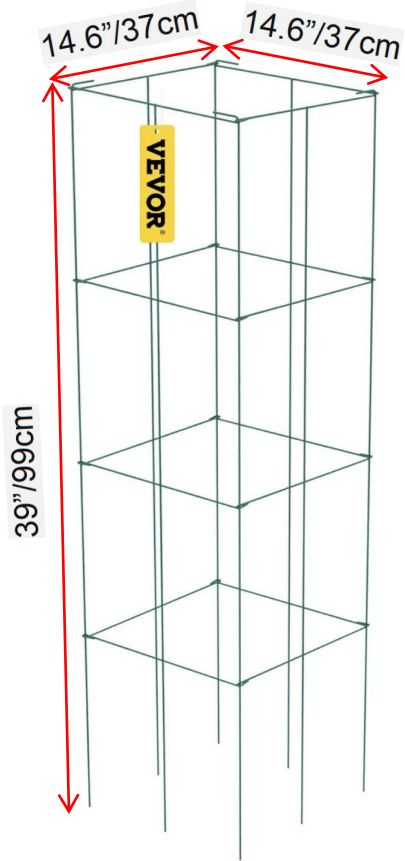

SAVE THESE INSTRUCTIONS

Product Description

Tomato Cages

Gardening ties

MODEL	Number of sets	Surface treatment	size
FQZZDX-12IN-46IN-5PCS	5pcs	Galvanize	12*46in
FQZZDX-12IN-46IN-10PCS	10pcs	Galvanize	
FQZZPS-12IN-46IN-5PCS	5pcs	Spraying	
FQZZPS-12IN-46IN-10PCS	10pcs	Spraying	

MODEL	Number of sets	Surface treatment	size
FQZZPS-14.6IN-39IN-3PCS	3pcs	Spraying	14.6*39in
FQZZPS-14.6IN-39IN-6PCS	6pcs	Spraying	

Well-welded construction for easy plant maintenance and reserve

Interlock Design

Before

After

DIY Various Shapes

Irregular

Half-folded

Tiled

Suitable for the maximum height of most tomato plant varieties

Suitable for: