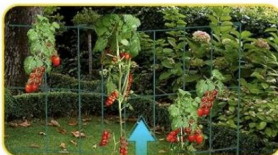

No tool to assemble

Unfold

fold

Compact storage

**Welding Technology
for sturdy and stable**

**In-ground Legs
for better support**

Give your vertical climbing plants enough room to grow

Keep tomato plants upright for a bigger, cleaner harvest

Before

After

DIY Various Shapes

Irregular

Half-folded

Tiled

Suitable for the maximum height of most tomato plant varieties

Suitable for: