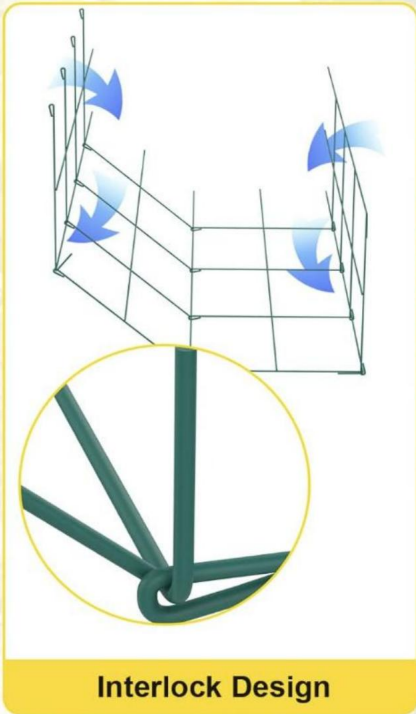

SALVA QUESTE ISTRUZIONI

Descrizione del prodotto

Gabbie per pomodori

Cravatte da giardinaggio

MODELLO	Numero di set	Superficie trattamento	misurare
FQZZDX-12IN-46IN-5PZ	5 pezzi	Zincare	12*46 pollici
FQZZDX-12IN-46IN-10PZ	10 pezzi	Zincare	
FQZZPS-12IN-46IN-5PZ	5 pezzi	Spruzzatura	
FQZZPS-12IN-46IN-10PZ	10 pezzi	Spruzzatura	

Interlock Design

No tool to assemble

Unfold

fold

Compact storage

**Welding Technology
for sturdy and stable**

**In-ground Legs
for better support**

Give your vertical climbing plants enough room to grow

Keep tomato plants upright for a bigger, cleaner harvest

Before

After

DIY Various Shapes

Irregular

Half-folded

Tiled

Suitable for the maximum height of most tomato plant varieties