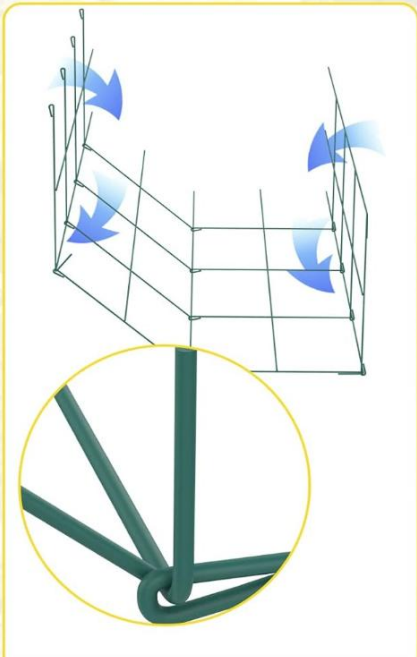

SAVE THESE INSTRUCTIONS

Product Description

Tomato Cages

Gardening ties

MODEL	Number of sets	Surface treatment	size
FQZZDX-12IN-46IN-5PCS	5pcs	Galvanize	12*46in
FQZZDX-12IN-46IN-10PCS	10pcs	Galvanize	
FQZZPS-12IN-46IN-5PCS	5pcs	Spraying	
FQZZPS-12IN-46IN-10PCS	10pcs	Spraying	

MODEL	Number of sets	Surface treatment	size
FQZZPS-14.6IN-39IN-3PCS	3pcs	Spraying	14.6*39in
FQZZPS-14.6IN-39IN-6PCS	6pcs	Spraying	

Well-welded construction for easy plant maintenance and reserve

Interlock Design

Before

After

DIY Various Shapes

Irregular

Half-folded

Tiled

Suitable for the maximum height of most tomato plant varieties

Suitable for: