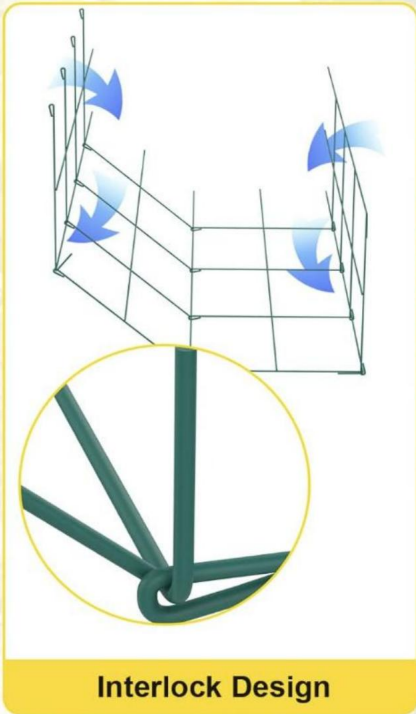

Well-welded construction for easy plant maintenance and reserve

Interlock Design

No tool to assemble