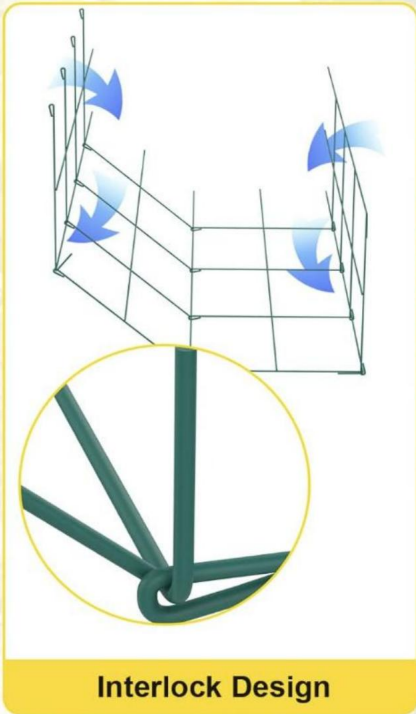

CONSERVEZ CES INSTRUCTIONS

Description du produit

Cages à tomates

Liens de jardinage

MODÈLE	Nombre de ensembles	Surface traitement	taille
FQZZDX-12IN-46IN-5PCS	5 pièces	Galvaniser	12*46 pouces
FQZZDX-12IN-46IN-10PCS	10 pièces	Galvaniser	
FQZZPS-12IN-46IN-5PCS	5 pièces	Pulvérisation	
FQZZPS-12IN-46IN-10PCS	10 pièces	Pulvérisation	

MODÈLE	Nombre de ensembles	Surface traitement	taille
FQZZPS-14,6IN-39IN-3PCS	3 pièces	Pulvérisation	14,6*39 pouces
FQZZPS-14,6IN-39IN-6PCS	6 pièces	Pulvérisation	

Well-welded construction for easy plant maintenance and reserve

Interlock Design

No tool to assemble

Unfold

fold

Compact storage

**Welding Technology
for sturdy and stable**

**In-ground Legs
for better support**

Give your vertical climbing plants enough room to grow

Keep tomato plants upright for a bigger, cleaner harvest

Before

After

DIY Various Shapes

Irregular

Half-folded

Tiled

Suitable for the maximum height of most tomato plant varieties