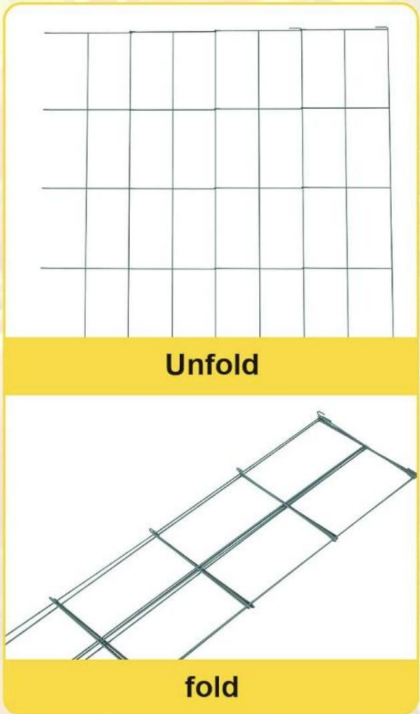

MODÈLE	Nombre de ensembles	Surface traitement	taille
FQZZPS-14,6IN-39IN-3PCS	3 pièces	Pulvérisation	14,6*39 pouces
FQZZPS-14,6IN-39IN-6PCS	6 pièces	Pulvérisation	

Well-welded construction for easy plant maintenance and reserve

Interlock Design

No tool to assemble

Unfold

fold

Compact storage

**Welding Technology
for sturdy and stable**

**In-ground Legs
for better support**

Give your vertical climbing plants enough room to grow

Keep tomato plants upright for a bigger, cleaner harvest

Before

After

DIY Various Shapes

Irregular

Half-folded

Tiled

Suitable for the maximum height of most tomato plant varieties