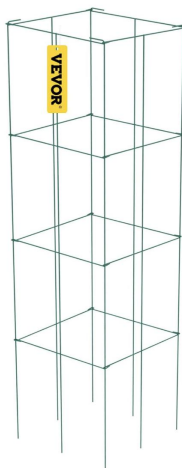

VEVOR[®]

TOUGH TOOLS, HALF PRICE

SQUARE PLANT SUPPORT CAGES

FQZZDX-12IN-46IN-5PCS /FQZZDX-12IN-46IN-10PCS

FQZZPS-14.6IN-39IN-3PCS /FQZZPS-14.6IN-39IN-6PCS

QZZPS-12IN-46IN-5PCS /FQZZPS-12IN-46IN-10PCS

NEED HELP? CONTACT US!