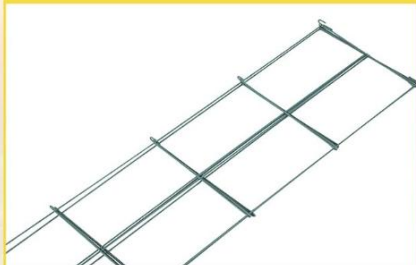

fold

Compact storage