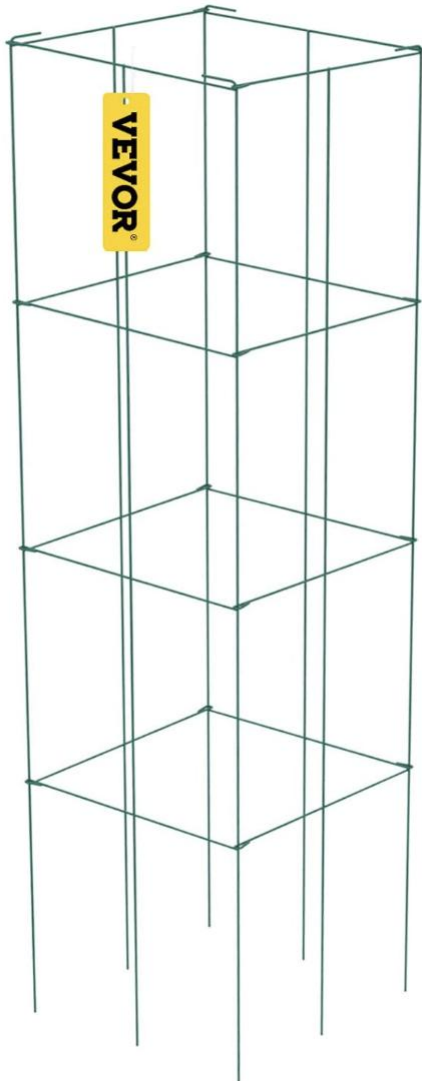

SAVE THESE INSTRUCTIONS

Product Description

Tomato Cages

Gardening ties

MODEL	Number of sets	Surface treatment	size
FQZZDX-12IN-46IN-5PCS	5pcs	Galvanize	12*46in
FQZZDX-12IN-46IN-10PCS	10pcs	Galvanize	
FQZZPS-12IN-46IN-5PCS	5pcs	Spraying	
FQZZPS-12IN-46IN-10PCS	10pcs	Spraying	