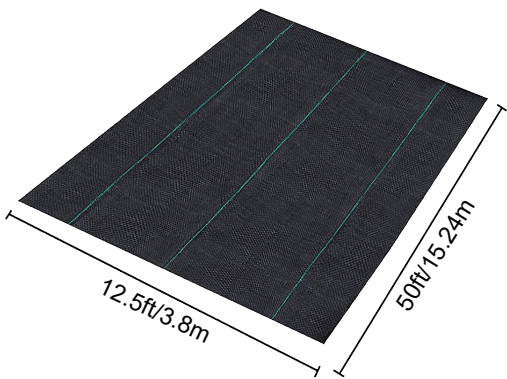

Unfolded Size

Product Weight	11.5 lb	5.2 kg
Product Size	12.5*50 ft	3.8*15.24 m

Manufacturer:Shanghaimuxinmuyeyouxiangongsi  
Address: Shuangchenglu 803nong11hao1602A-1609shi, baoshanqu, shanghai 200000 CN.  
Imported to AUS: SIHAO PTY LTD. 1 ROKEVA STREETEASTWOOD NSW 2122 Australia  
Imported to USA: Sanven Technology Ltd. Suite 250, 9166 Anaheim Place, Rancho Cucamonga, CA 91730