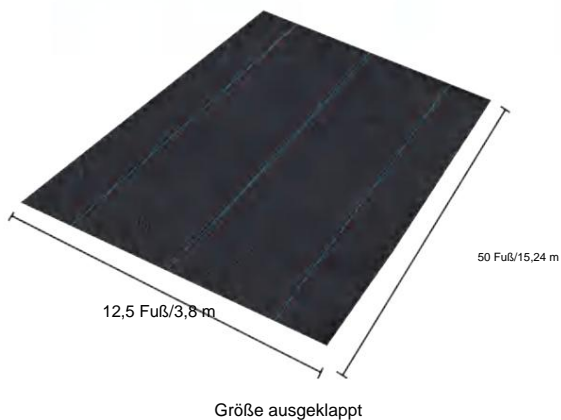

Produktgewicht	11,5 Pfund	5,2 kg
Produktgröße	12,5*50 Fuß	3,8*15,24 m

Hersteller: Shanghai muxinmuyeyouxiangongsi

Adresse: Shuangchenglu 803nong11hao1602A-1609shi, baoshanqu, Shanghai 200000 CN.

Nach AUS importiert: SIHAO PTY LTD. 1 ROKEVA STREET EASTWOOD NSW 2122 Australien

Importiert in die USA: Sanven Technology Ltd. Suite 250, 9166 Anaheim Place, Rancho Cucamonga, CA 91730

EC REP E-CrossStu GmbH
Mainzer Landstr.69, 60329 Frankfurt am Main.

UK REP YH CONSULTING LIMITED.
C/O YH Consulting Limited Office 147, Centurion House,
London Road, Staines-upon-Thames, Surrey, TW18 4AX

Wir sind weiterhin bestrebt, Ihnen Werkzeuge zu wettbewerbsfähigen Preisen anzubieten.

„Sparen Sie die Hälfte“, „Halber Preis“ oder andere ähnliche Ausdrücke, die wir verwenden, stellen nur eine Schätzung der Ersparnis dar, die Sie beim Kauf bestimmter Werkzeuge bei uns im Vergleich zu den großen Topmarken erzielen können, und decken nicht unbedingt alle von uns angebotenen Werkzeugkategorien ab. Wir möchten Sie freundlich daran erinnern, bei Ihrer Bestellung bei uns sorgfältig zu prüfen, ob Sie im Vergleich zu den großen Topmarken tatsächlich die Hälfte sparen.