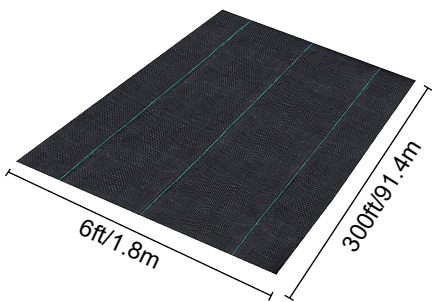

## POLYPROPYLENE WOVEN FABRIC

MODEL:6\*300FT90

## SPECIFICATIONS

Unfolded Size

Package Folded Size  
Product Width is Folded in Half and Rolled

Product Weight	32.4 lb	14.7 kg
Product Size	6*300 ft	1.8*91.4 m

Manufacturer:Shanghaimuxinmuyeyouxiangongsi  
Address: Shuangchenglu 803nong11hao1602A-1609shi, baoshanqu, shanghai 200000 CN.  
Imported to AUS: SIHAO PTY LTD. 1 ROKEVA STREETEASTWOOD NSW 2122 Australia  
Imported to USA: Sanven Technology Ltd. Suite 250, 9166 Anaheim Place, Rancho Cucamonga, CA 91730