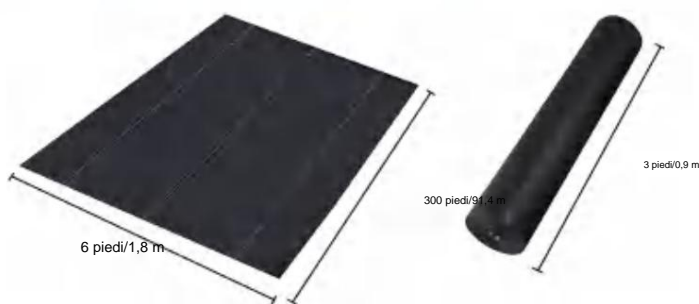

Dimensioni non piegate

Dimensioni del pacco piegato
La larghezza del prodotto è piegata a metà e arrotolata

Peso del prodotto	32,4 libbre	14,7 kg
Dimensioni del prodotto	6*300 piedi	1,8*91,4 metri

Produttore: Shanghai muxinmuyeyouxiangongsi
Indirizzo: Shuangchenglu 803nong11hao1602A-1609shi, baoshanqu, shanghai 200000 CN.
Importato in AUS: SIHAO PTY LTD. 1 ROKEVA STREET EASTWOOD NSW 2122 Australia
Importato negli USA: Sanven Technology Ltd. Suite 250, 9166 Anaheim Place, Rancho Cucamonga, CA 91730

EC REP E-CrossStu GmbH
Mainzer Landstr.69, 60329 Francoforte sul Meno.

UK REP CONSULENZA YH LIMITATA.
C/O YH Consulting Limited Ufficio 147, Centurion House,
Via Roma, 101, 00186 Roma, Italia

Continuiamo a impegnarci per fornirvi strumenti a prezzi competitivi.

"Risparmia la metà", "Metà prezzo" o qualsiasi altra espressione simile da noi utilizzata rappresenta solo una stima del risparmio che potresti ottenere acquistando determinati utensili con noi rispetto ai principali marchi principali e non significa necessariamente coprire tutte le categorie di utensili da noi offerti. Ti ricordiamo gentilmente di verificare attentamente quando effettui un ordine con noi se stai effettivamente risparmiando la metà rispetto ai principali marchi principali.