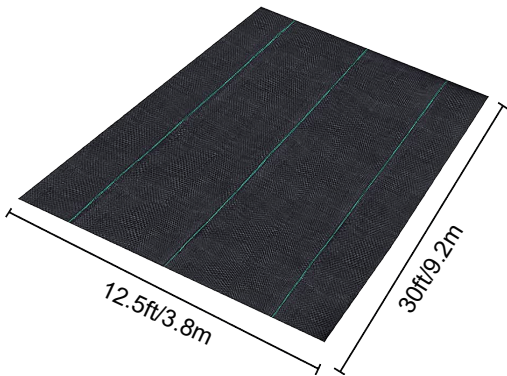

## SPECIFICATIONS

Unfolded Size

Product Weight	7 lb	3.2 kg
Product Size	12.5*30 ft	3.8*9.2 m

Manufacturer:Shanghaimuxinmuyeyouxiangongsi  
Address: Shuangchenglu 803nong11hao1602A-1609shi, baoshanqu, shanghai 200000 CN.  
Imported to AUS: SIHAO PTY LTD. 1 ROKEVA STREETEASTWOOD NSW 2122 Australia  
Imported to USA: Sanven Technology Ltd. Suite 250, 9166 Anaheim Place, Rancho Cucamonga, CA 91730