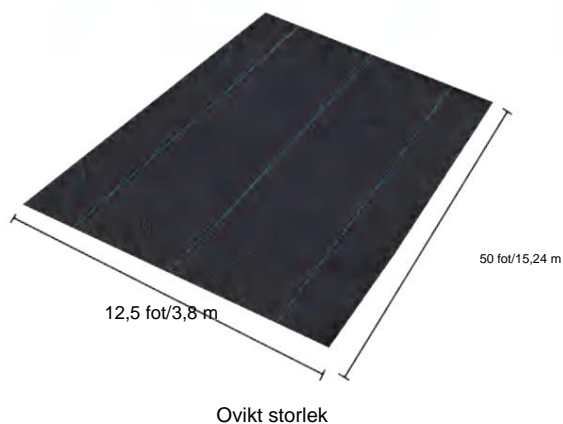

Produktens vikt	11,5 lb	5,2 kg
Produktstorlek	12,5*50 fot	3,8*15,24 m

Tillverkare:Shanghaimuxinmuyeyouxiangongsi

Adress: Shuangchenglu 803nong11hao1602A-1609shi, baoshanqu, shanghai 200000 CN.

Importerad till AUS: SIHAO PTY LTD. 1 ROKEVA STREETEASTWOOD NSW 2122 Australien

Importerad till USA: Sanven Technology Ltd. Suite 250, 9166 Anaheim Place, Rancho Cucamonga, CA 91730

EC REP E-CrossStu GmbH
Mainzer Landstr.69, 60329 Frankfurt am Main.

UK REP YH CONSULTING LIMITED.
C/O YH Consulting Limited Office 147, Centurion House,
London Road, Staines-upon-Thames, Surrey, TW18 4AX

Vi fortsätter att vara engagerade i att ge dig verktyg till konkurrenskraftiga priser.

"Spara hälften", "halva priset" eller andra liknande uttryck som används av oss representerar bara en uppskattning av besparingar du kan dra nytta av att köpa vissa verktyg hos oss jämfört med de stora toppmärkena och betyder inte nödvändigtvis att täcka alla kategorier av verktyg som erbjuds av oss. Du påminns vänligen om att noggrant kontrollera när du gör en beställning hos oss om du faktiskt sparar hälften i jämförelse med de främsta stora varumärkena.