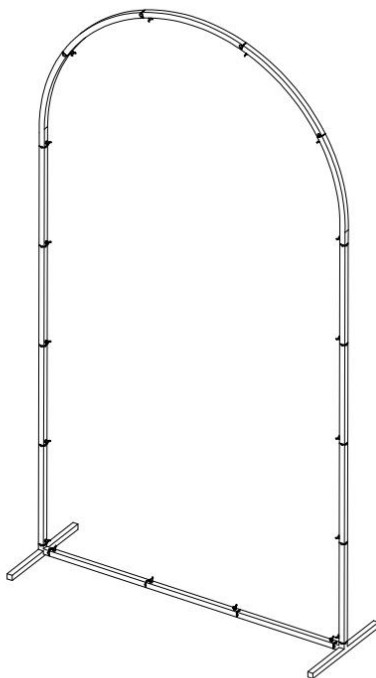

VEVOR

Affordable. Reliable. Home Improvement.

WEDDING ARCH
BACKDROP STAND

ABC - 6,6 ft

Dit is de originele handleiding. Lees alle instructies zorgvuldig door voordat u het product gebruikt. VEVOR behoudt zich het recht voor om de gebruiksaanwijzing duidelijk te interpreteren. Het uiterlijk van het product is afhankelijk van het product dat u hebt ontvangen. Neemt u het ons niet kwalijk dat we u niet meer op de hoogte stellen van eventuele technologische of software-updates voor ons product.