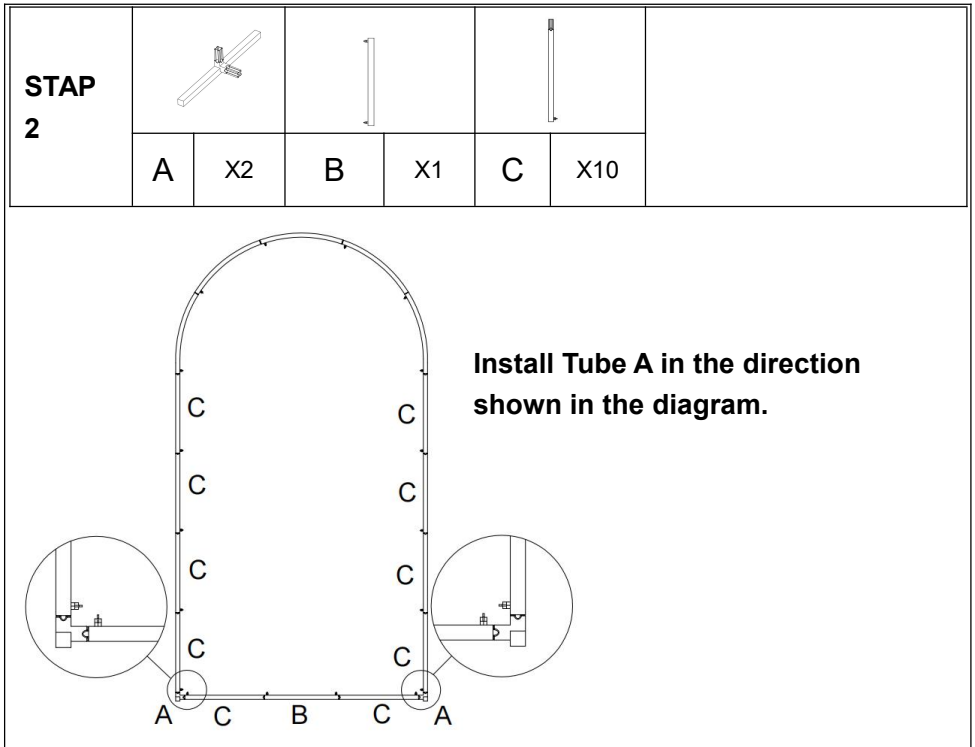

Fabrikant: Shanghaimuxinmuyeyouxiangongsi

Adres: Shuangchenglu 803nong11hao1602A-1609shi, baoshanqu, shanghai 200000 CN.

Geïmporteerd naar AUS: SIHAO PTY LTD. 1 ROKEVA
STREETEASTWOOD
NSW 2122 Australië

Geïmporteerd naar de VS: Sanven Technology Ltd. Suite 250, 9166
Anaheim
Plaats, Rancho Cucamonga, CA 91730