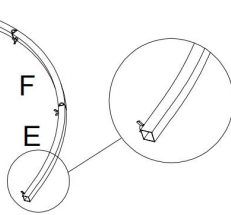

SPECIFICATIONS

Model	ABC-6.6ft
Color	gold
Product size	6.6*3.3ft

PARTS LIST

											
A	X2	B	X1	C	X10	D	X1	E	X1	F	X3

PRODUCT ASSEMBLY

STEP1						
	D	X1	F	X3	E	X1

Note the direction of D and E; keep the straight edge facing downward.

STEP2						
	A	X2	B	X1	C	X10

Install Tube A in the direction shown in the diagram.

Manufacturer: Shanghaimuxinmuyeyouxiangongsi

Address: Shuangchenglu 803nong11hao1602A-1609shi, baoshanqu, shanghai 200000 CN.