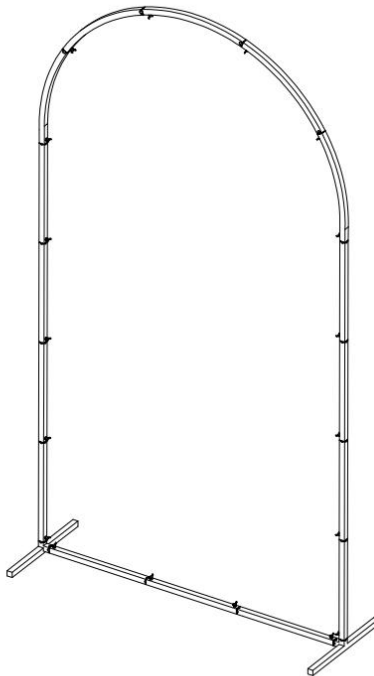

VEVOR

Affordable. Reliable. Home Improvement.

STOJAK NA TŁO ŁUKU ŚLUBNEGO

MODEL: ABC-6,6 stopy

VEVOR

Affordable. Reliable. Home Improvement.

WEDDING ARCH
BACKDROP STAND

ABC- 6,6 stopy