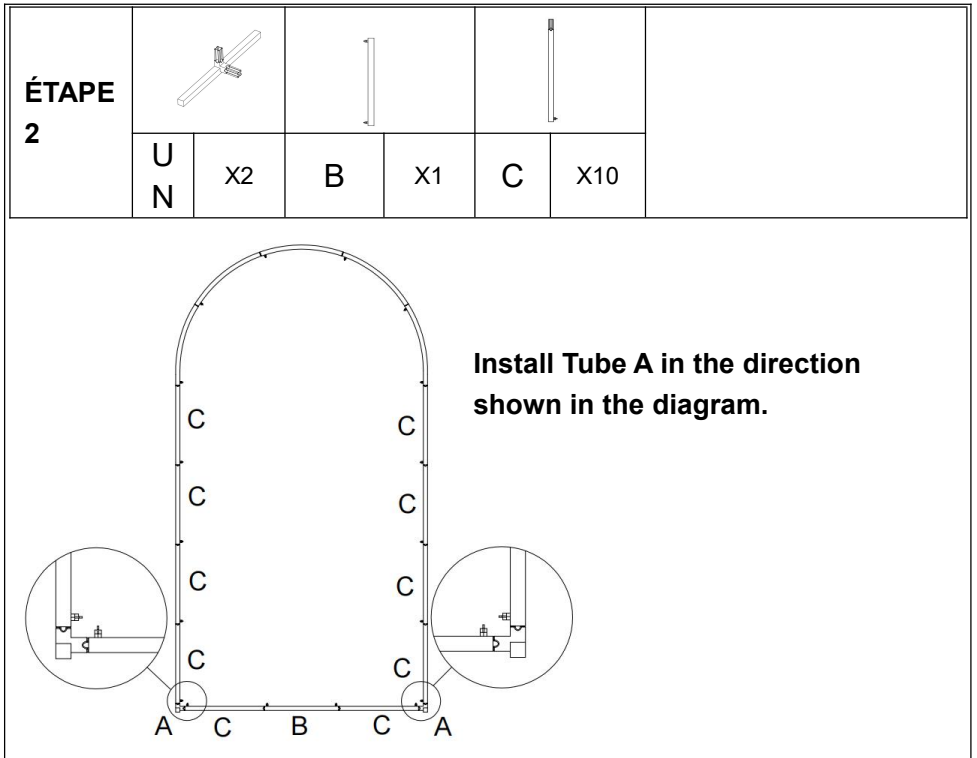

Fabricant : Shanghaimuxinmuyeyouxiangongsi

Adresse : Shuangchenglu 803nong11hao1602A-1609shi, baoshanqu, Shanghai 200 000 CN.

Importé en Australie : SIHAO PTY LTD. 1 ROKEVA STREET, ASTWOOD NSW 2122 Australie

Importé aux États-Unis : Sanven Technology Ltd. Suite 250, 9166 Anaheim

Lieu, Rancho Cucamonga, CA 91730