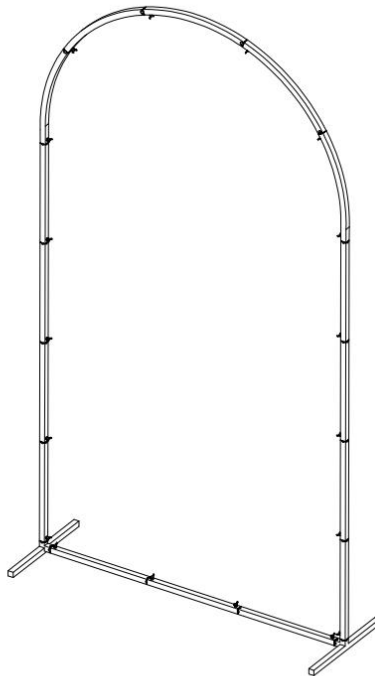

SPECIFICATIONS

Model	ABC-6.6ft
Color	gold
Product size	6.6*3.3ft

PARTS LIST

											
A	X2	B	X1	C	X10	D	X1	E	X1	F	X3

PRODUCT ASSEMBLY

STEP1						
	D	X1	F	X3	E	X1

Note the direction of D and E; keep the straight edge facing downward.

VEVOR

Affordable. Reliable. Home Improvement.

HOCHZEITSBOGEN-HINTERGRUNDSTÄNDER

MODELL: ABC-6.6ft

VEVOR

Affordable. Reliable. Home Improvement.

WEDDING ARCH
BACKDROP STAND

ABC - 2,0 m

SPEZIFIKATIONEN

Modell	ABC - 2,0 m
Farbe	Gold
Produktgröße	6,6 x 3,3 Fuß

TEILELISTE

											
A	X2	B	X1	C	X10	D	X1	E	X1	F	X3

PRODUKTMONTAGE

SCHRITT 1											
	D	X1	F	X3	E	X1					

Note the direction of D and E; keep the straight edge facing downward.