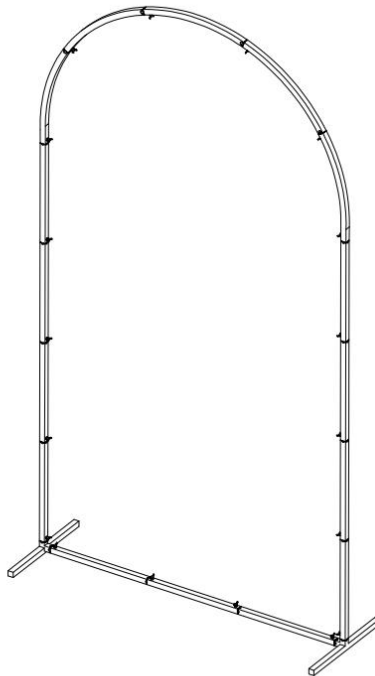

SPECIFICATIONS

Model	ABC-6.6ft
Color	gold
Product size	6.6*3.3ft

PARTS LIST

											
A	X2	B	X1	C	X10	D	X1	E	X1	F	X3

PRODUCT ASSEMBLY

STEP1						
	D	X1	F	X3	E	X1

Note the direction of D and E; keep the straight edge facing downward.

SPEZIFIKATIONEN

Modell	ABC - 2,0 m
Farbe	Gold
Produktgröße	6,6 x 3,3 Fuß

TEILELISTE

											
A	X2	B	X1	C	X10	D	X1	E	X1	F	X3

PRODUKTMONTAGE

SCHRITT 1											
	D	X1	F	X3	E	X1					

Note the direction of D and E; keep the straight edge facing downward.

VEVOR

Affordable. Reliable. Home Improvement.

BRÖLLOPSBÅGENS BAKGRUNDSSTATIV

MODELL: ABC-6,6 fot

VEVOR

Affordable. Reliable. Home Improvement.

WEDDING ARCH
BACKDROP STAND

ABC - 2,1 meter