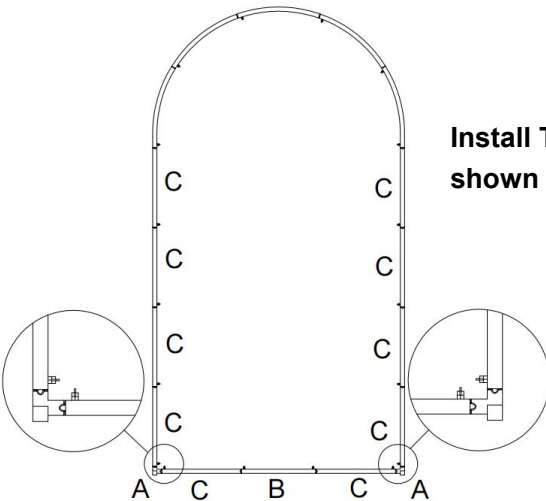

SPECIFICATIONS

Model	ABC-6.6ft
Color	gold
Product size	6.6*3.3ft

PARTS LIST

											
A	X2	B	X1	C	X10	D	X1	E	X1	F	X3

PRODUCT ASSEMBLY

STEP1						
	D	X1	F	X3	E	X1

Note the direction of D and E; keep the straight edge facing downward.

STEP2						
	A	X2	B	X1	C	X10

Install Tube A in the direction shown in the diagram.

Manufacturer: Shanghaimuxinmuyeyouxiangongsi

Address: Shuangchenglu 803nong11hao1602A-1609shi, baoshanqu, shanghai 200000 CN.