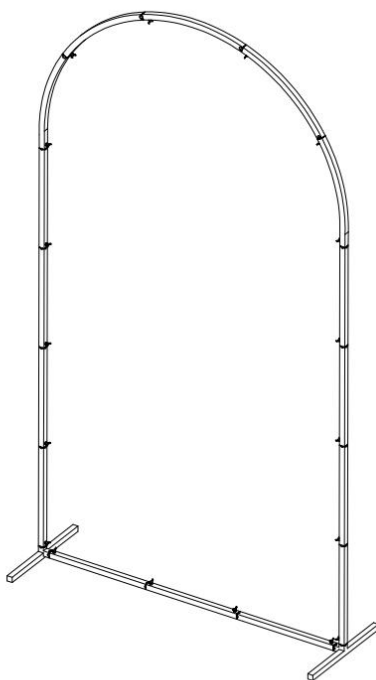

VEVOR

Affordable. Reliable. Home Improvement.

WEDDING ARCH
BACKDROP STAND

ABC-7,2 piedi

Queste sono le istruzioni originali, si prega di leggere attentamente tutte le istruzioni del manuale prima dell'uso. VEVOR si riserva la piena interpretazione del proprio manuale utente. L'aspetto del prodotto dipenderà dal prodotto ricevuto. Vi preghiamo di scusarci se non vi informeremo più in caso di aggiornamenti tecnologici o software sul nostro prodotto.