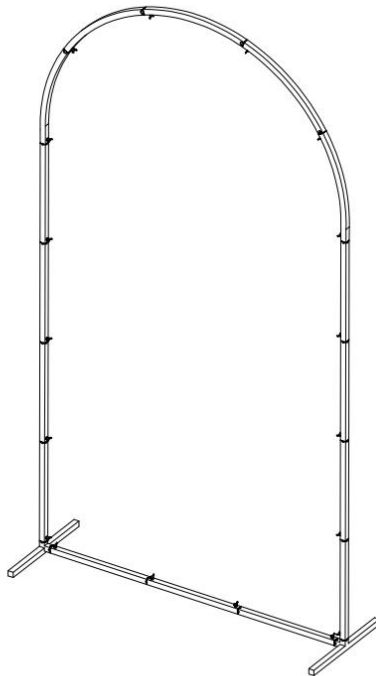

SPECIFICATIONS

Model	ABC-7.2ft
Color	gold
Product size	7.2*4ft

PARTS LIST

											
A	X2	B	X1	C	X10	D	X1	E	X1	F	X3

PRODUCT ASSEMBLY

STEP1						
	D	X1	F	X3	E	X1

Note the direction of D and E; keep the straight edge facing downward.

VEVOR

Affordable. Reliable. Home Improvement.

HOCHZEITSBOGEN-HINTERGRUNDSTÄNDER

MODELL: ABC-7.2ft

VEVOR

Affordable. Reliable. Home Improvement.

WEDDING ARCH
BACKDROP STAND

ABC-7,2 Fuß