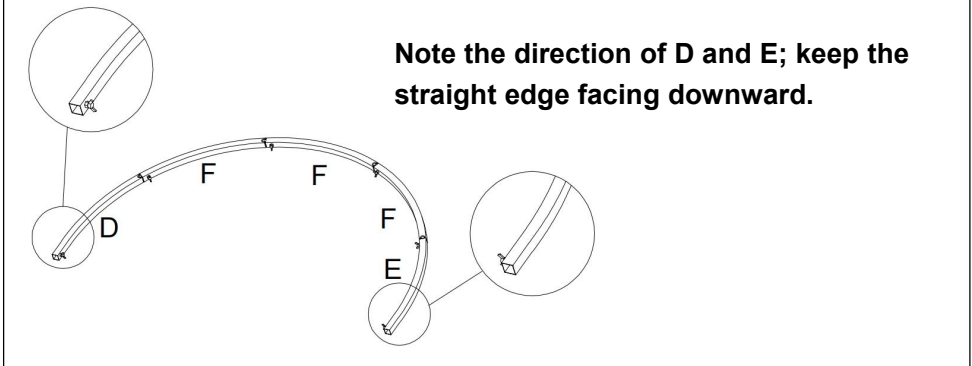

UN	X2	B	X1	C	X10	D	X1	E	X1	F	X3

ASSEMBLAGE DU PRODUIT

ÉTAPE 1							
	D	X1	F	X3	E	X1