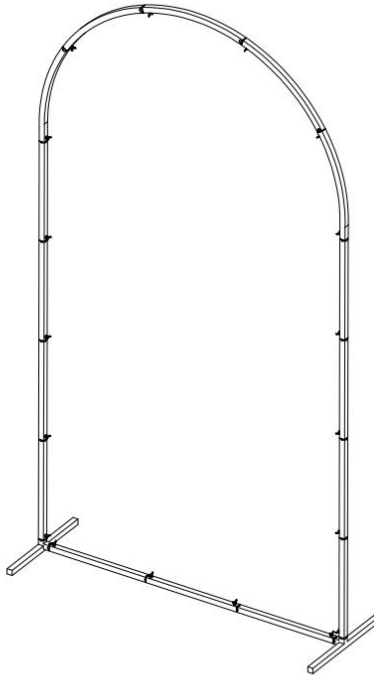

VEVOR

Affordable. Reliable. Home Improvement.

WEDDING ARCH
BACKDROP STAND

ABC-7,2 pieds

Ceci est le mode d'emploi d'origine. Veuillez lire attentivement l'intégralité du manuel avant utilisation. VEVOR se réserve le droit d'interpréter clairement ce manuel d'utilisation. L'apparence du produit dépend du produit que vous avez reçu. Veuillez nous excuser de ne pas vous informer ultérieurement des mises à jour technologiques ou logicielles de notre produit.