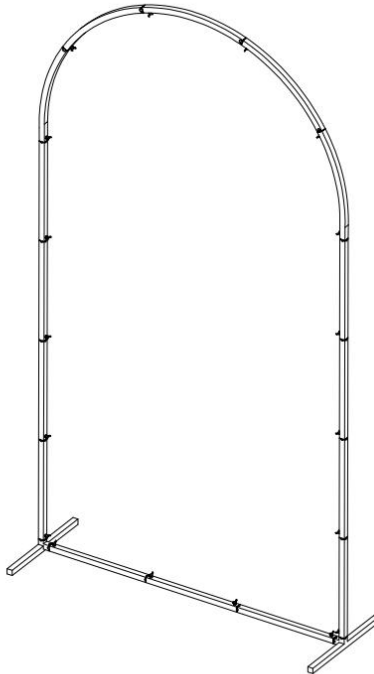

VEVOR

Affordable. Reliable. Home Improvement.

WEDDING ARCH BACKDROP STAND

MODEL: ABC-7.2ft

VEVOR

Affordable. Reliable. Home Improvement.

WEDDING ARCH
BACKDROP STAND

ABC-7.2ft

SPECIFICATIONS

Model	ABC-7.2ft
Color	gold
Product size	7.2*4ft

PARTS LIST

											
A	X2	B	X1	C	X10	D	X1	E	X1	F	X3

PRODUCT ASSEMBLY

STEP1						
	D	X1	F	X3	E	X1

Note the direction of D and E; keep the straight edge facing downward.