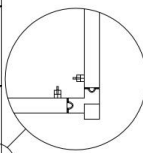

PRODUCT ASSEMBLY

STEP1						
	D	X1	F	X3	E	X1

Note the direction of D and E; keep the straight edge facing downward.

STEP2						
	A	X2	B	X1	C	X10

Install Tube A in the direction shown in the diagram.