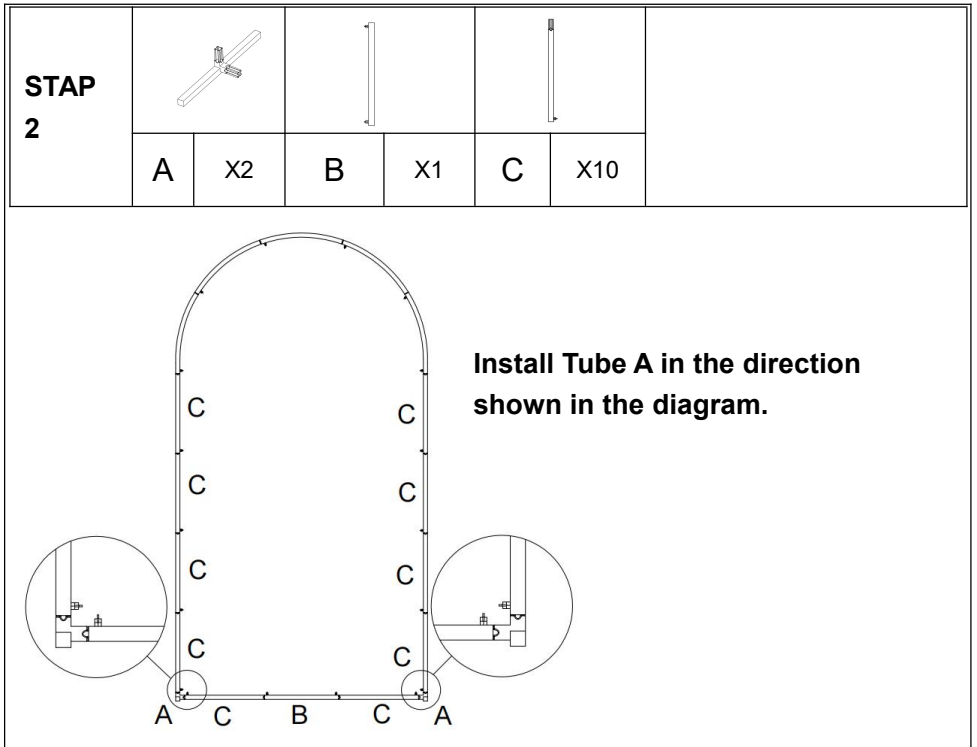

Fabrikant: Shanghaimuxinmuyeyouxiangongsi

Adres: Shuangchenglu 803nong11hao1602A-1609shi, baoshanqu, shanghai 200000 CN.

Geïmporteerd naar AUS: SIHAO PTY LTD. 1 ROKEVA
STREETEASTWOOD
NSW 2122 Australië

Geïmporteerd naar de VS: Sanven Technology Ltd. Suite 250, 9166
Anaheim
Plaats, Rancho Cucamonga, CA 91730