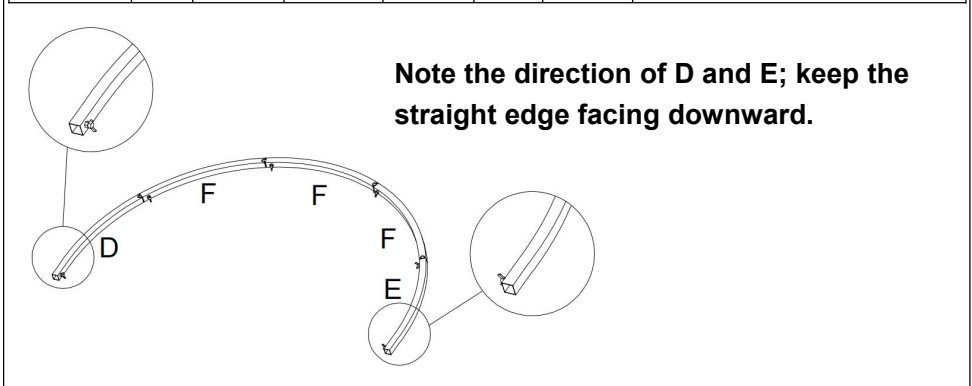

A	X2	B	X1	C	X10	D	X1	E	X1	F	X3

PRODUCTASSEMBLAGE

STAP 1							
	D	X1	F	X3	E	X1