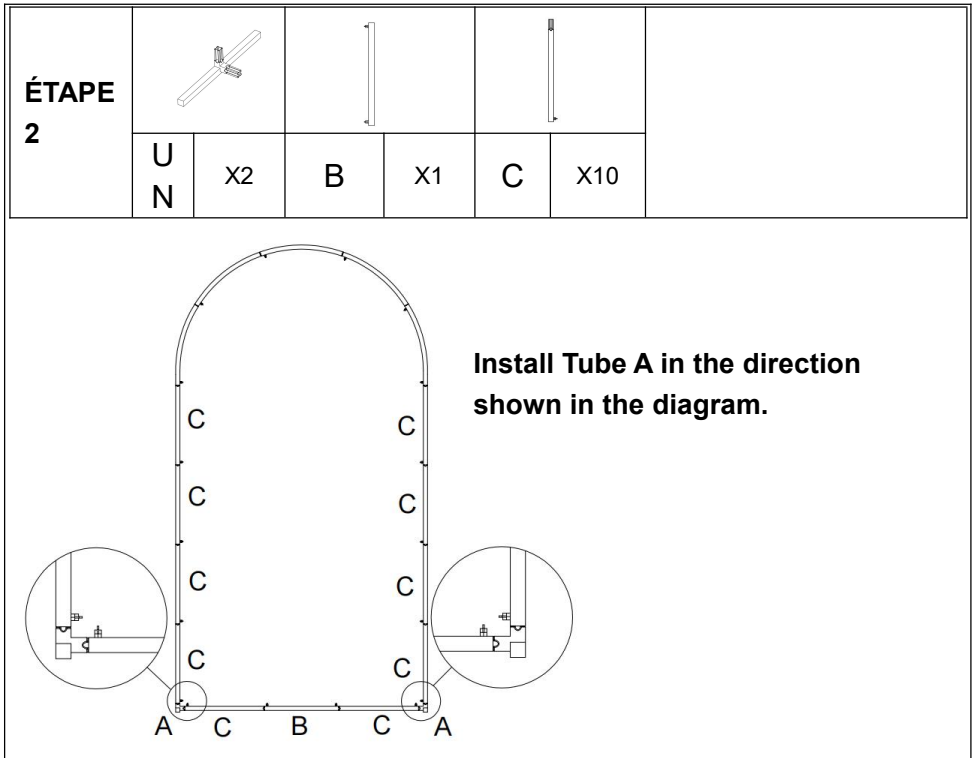

Fabricant : Shanghaimuxinmuyeyouxiangongsi

Adresse : Shuangchenglu 803nong11hao1602A-1609shi, baoshanqu, Shanghai 200 000 CN.

Importé en Australie : SIHAO PTY LTD. 1 ROKEVA STREET, ASTWOOD NSW 2122 Australie

Importé aux États-Unis : Sanven Technology Ltd. Suite 250, 9166 Anaheim

Lieu, Rancho Cucamonga, CA 91730