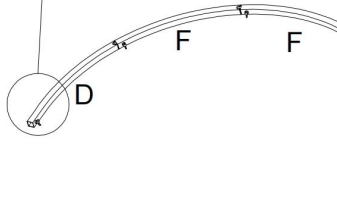

SPECIFICATIONS

Model	ABC-7.2ft
Color	gold
Product size	7.2*4ft

PARTS LIST

											
A	X2	B	X1	C	X10	D	X1	E	X1	F	X3

PRODUCT ASSEMBLY

STEP1						
	D	X1	F	X3	E	X1

Note the direction of D and E; keep the straight edge facing downward.