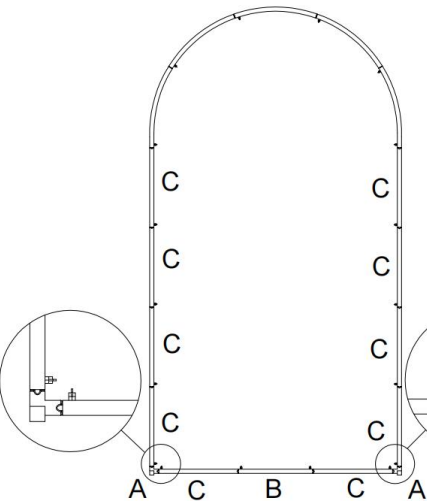

SPECIFICATIONS

Model	ABC-7.2ft
Color	gold
Product size	7.2*4ft

PARTS LIST

											
A	X2	B	X1	C	X10	D	X1	E	X1	F	X3

PRODUCT ASSEMBLY

STEP1						
	D	X1	F	X3	E	X1

Note the direction of D and E; keep the straight edge facing downward.

STEP2						
	A	X2	B	X1	C	X10

Install Tube A in the direction shown in the diagram.

Manufacturer: Shanghaimuxinmuyeyouxiangongsi

Address: Shuangchenglu 803nong11hao1602A-1609shi, baoshanqu, shanghai 200000 CN.