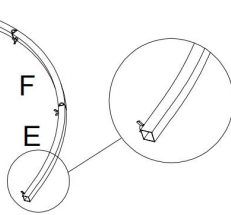

SPECIFICATIONS

Model	ABC-7.2ft
Color	gold
Product size	7.2*4ft

PARTS LIST

											
A	X2	B	X1	C	X10	D	X1	E	X1	F	X3

PRODUCT ASSEMBLY

STEP1						
	D	X1	F	X3	E	X1

Note the direction of D and E; keep the straight edge facing downward.

STEP2						
	A	X2	B	X1	C	X10

Install Tube A in the direction shown in the diagram.

Manufacturer: Shanghaimuxinmuyeyouxiangongsi

Address: Shuangchenglu 803nong11hao1602A-1609shi, baoshanqu, shanghai 200000 CN.