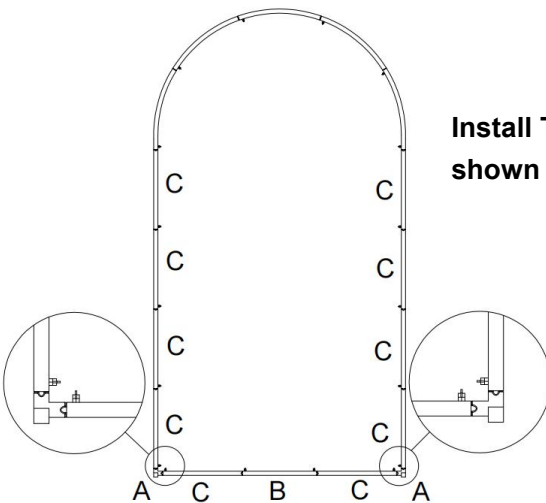

Install Tube A in the direction shown in the diagram.