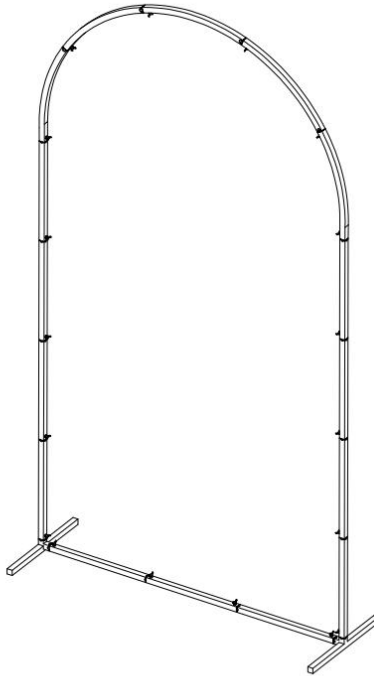

VEVOR

Affordable. Reliable. Home Improvement.

WEDDING ARCH
BACKDROP STAND

ABC-7,2ft

Dit is de originele handleiding. Lees alle instructies zorgvuldig door voordat u het product gebruikt. VEVOR behoudt zich het recht voor om de gebruiksaanwijzing duidelijk te interpreteren. Het uiterlijk van het product is afhankelijk van het product dat u hebt ontvangen. Neemt u het ons niet kwalijk dat we u niet meer op de hoogte stellen van eventuele technologische of software-updates voor ons product.