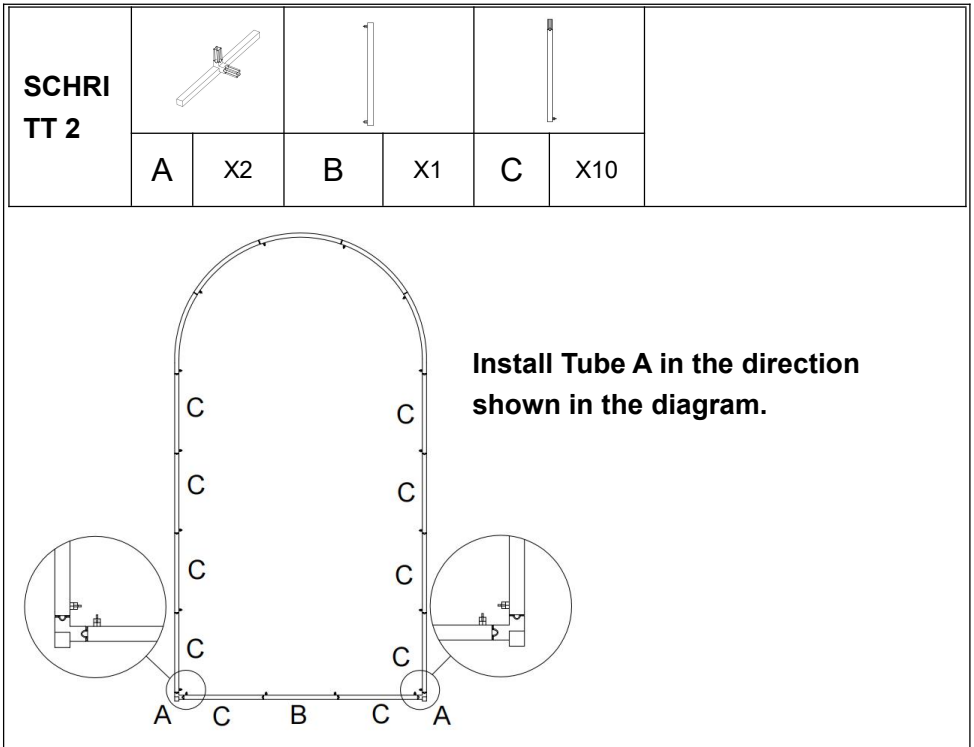

Hersteller: Shanghaimuxinmuyeyouxiangongsi

Adresse: Shuangchenglu 803nong11hao1602A-1609shi, baoshanqu, Shanghai 200000 CN.

Importiert nach AUS: SIHAO PTY LTD. 1 ROKEVA STREETEASTWOOD NSW 2122 Australien

Importiert in die USA: Sanven Technology Ltd. Suite 250, 9166 Anaheim Place, Rancho Cucamonga, CA 91730

UK	REP

YH CONSULTING LIMITED. C/O YH Consulting Limited Office 147, Centurion House, London Road, Staines-upon-Thames, Surrey, TW18 4AX

EC	REP

E-CrossStu GmbH
Mainzer Landstr.69,
60329 Frankfurt am Main.