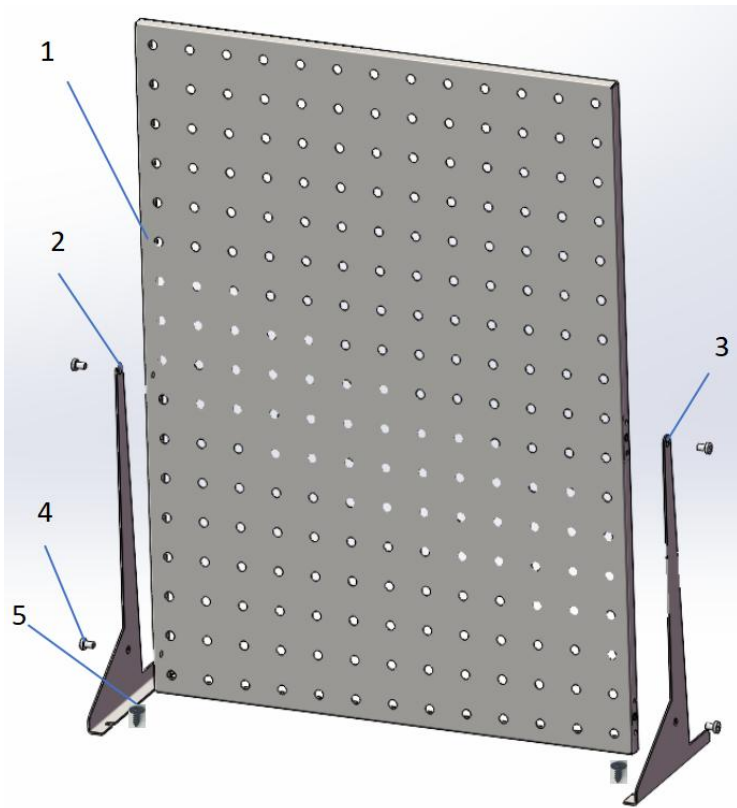

VEVOR

Affordable. Reliable. Home Improvement.

PEGBOARD DISPLAY STAND

MODEL: JOY503 & JOY505 & JOY506

VEVOR

Affordable. Reliable. Home Improvement.

PEGBOARD DISPLAY STAND

MODEL: JOY503 & JOY505 & JOY506

ASSEMBLY LIST OF SINGLE PRODUCT PARTS

Number	Description	Qty
①	Pegboard 	1
②	Left bracket 	1
③	Right bracket 	1
④	Screw M4*8 	4
⑤	Self-tapping screw 	4

The installation is shown in the figure above

Step1: Connect Part “①” and Part “②” with screw “④”.