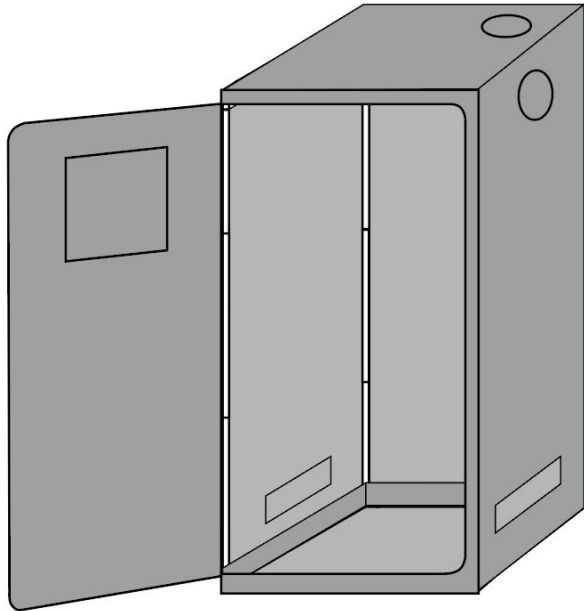

VEVOR

Affordable. Reliable. Home Improvement.

GROW TENT KIT

MODEL: HX12060180

VEVOR

Affordable. Reliable. Home Improvement.

GROW TENT KIT

MODEL: HX12060180