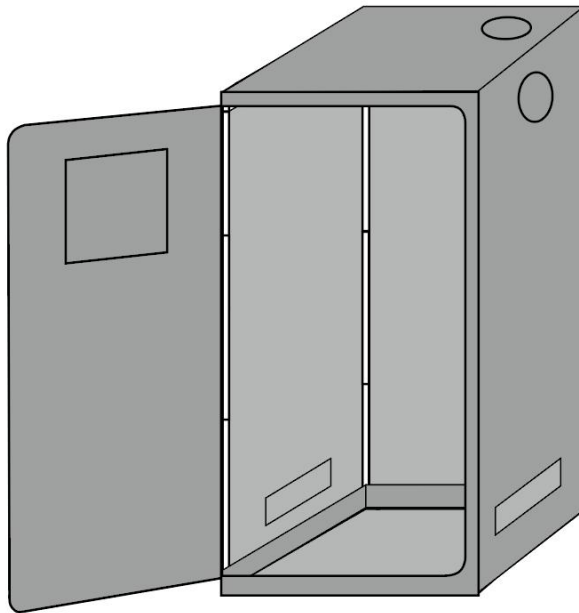

VEVOR

Affordable. Reliable. Home Improvement.

GROWZELT-KIT

MODELL: HX12060180

VEVOR

Affordable. Reliable. Home Improvement.

GROW TENT KIT

MODELL: HX12060180