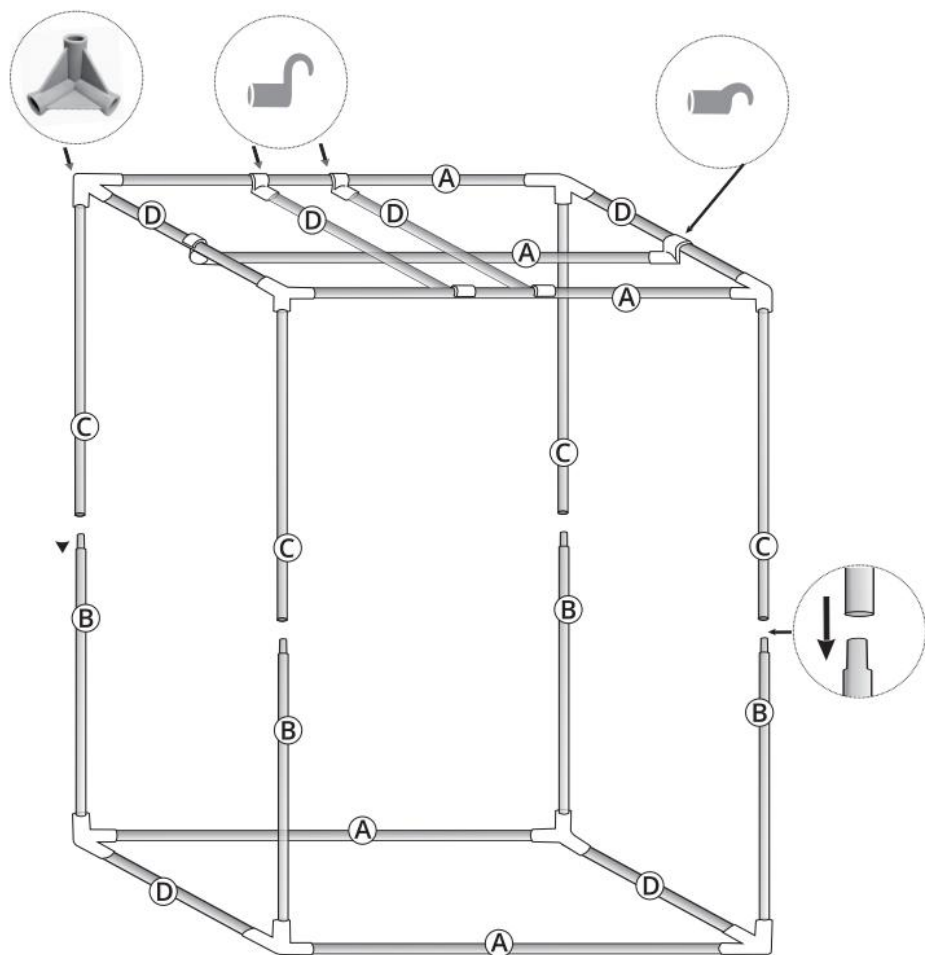

PARTS LIST

Product Code	HX12060180
Size Parts	120X60X180cm
	L 1150mmX5 PCS
	L 910mmX4 PCS

	<p>L 880mmX4 PCS</p>
	<p>L 550mmX6 PCS</p>
 <p>Tent</p>	<p>1 PCS</p>
 <p>Floor Tray</p>	<p>1 PCS</p>
 <p>Corner Adapter</p>	<p>8PCS</p>
 <p>Filter Straps</p>	<p>2 PCS</p>
 <p>Support Bar (deep)</p>	<p>2 PCS</p>
 <p>Support Bar (shallow)</p>	<p>4 PCS</p>

ASSEMBLY STEP

Installation of the Bracket

Installation of the Tent

STEP1

STEP2

STEP3

STEP4

STEP5