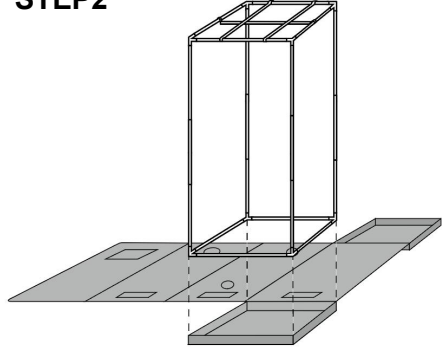

PARTS LIST

Product Code	HX12060180
Size Parts	120X60X180cm
	L 1150mmX5 PCS
	L 910mmX4 PCS

	<p>L 880mmX4 PCS</p>
	<p>L 550mmX6 PCS</p>
 <p>Tent</p>	<p>1 PCS</p>
 <p>Floor Tray</p>	<p>1 PCS</p>
 <p>Corner Adapter</p>	<p>8PCS</p>
 <p>Filter Straps</p>	<p>2 PCS</p>
 <p>Support Bar (deep)</p>	<p>2 PCS</p>
 <p>Support Bar (shallow)</p>	<p>4 PCS</p>

ASSEMBLY STEP

Installation of the Bracket

Installation of the Tent

STEP1

STEP2

STEP3

STEP4

STEP5