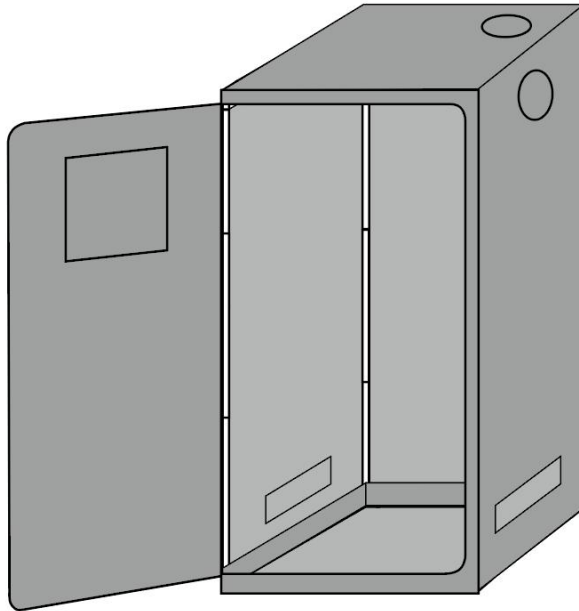

VEVOR

Affordable. Reliable. Home Improvement.

KIT DE TIENDA DE CULTIVO

MODELO: HX12060180

VEVOR

Affordable. Reliable. Home Improvement.

GROW TENT KIT

MODELO: HX12060180