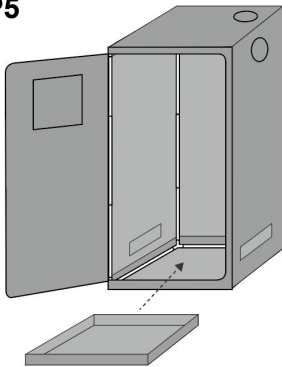

PARTS LIST

Product Code	HX12060180
Size Parts	120X60X180cm
	L 1150mmX5 PCS
	L 910mmX4 PCS

	<p>L 880mmX4 PCS</p>
	<p>L 550mmX6 PCS</p>
 <p>Tent</p>	<p>1 PCS</p>
 <p>Floor Tray</p>	<p>1 PCS</p>
 <p>Corner Adapter</p>	<p>8PCS</p>
 <p>Filter Straps</p>	<p>2 PCS</p>
 <p>Support Bar (deep)</p>	<p>2 PCS</p>
 <p>Support Bar (shallow)</p>	<p>4 PCS</p>

ASSEMBLY STEP

Installation of the Bracket

Installation of the Tent

STEP1

STEP2

STEP3

STEP4

STEP5