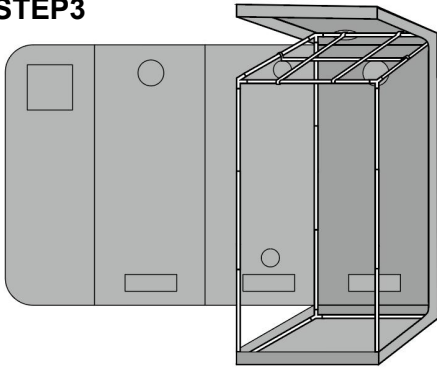

PARTS LIST

Product Code	HX12060180
Size Parts	120X60X180cm
	L 1150mmX5 PCS
	L 910mmX4 PCS

	<p>L 880mmX4 PCS</p>
	<p>L 550mmX6 PCS</p>
 <p>Tent</p>	<p>1 PCS</p>
 <p>Floor Tray</p>	<p>1 PCS</p>
 <p>Corner Adapter</p>	<p>8PCS</p>
 <p>Filter Straps</p>	<p>2 PCS</p>
 <p>Support Bar (deep)</p>	<p>2 PCS</p>
 <p>Support Bar (shallow)</p>	<p>4 PCS</p>

ASSEMBLY STEP

Installation of the Bracket

Installation of the Tent

STEP1

STEP2

STEP3

STEP4

STEP5