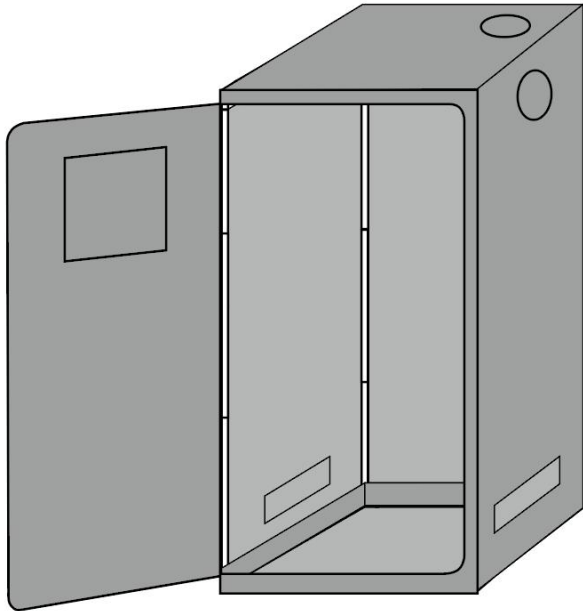

VEVOR

Affordable. Reliable. Home Improvement.

KIT DE TENTE DE CULTURE

MODÈLE: HX12060180

VEVOR

Affordable. Reliable. Home Improvement.

GROW TENT KIT

MODÈLE: HX12060180