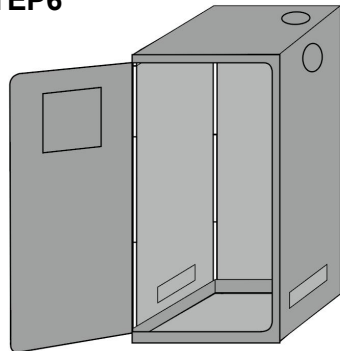

Installation of the Tent

STEP1

STEP2

STEP3

STEP4

STEP5

STEP6