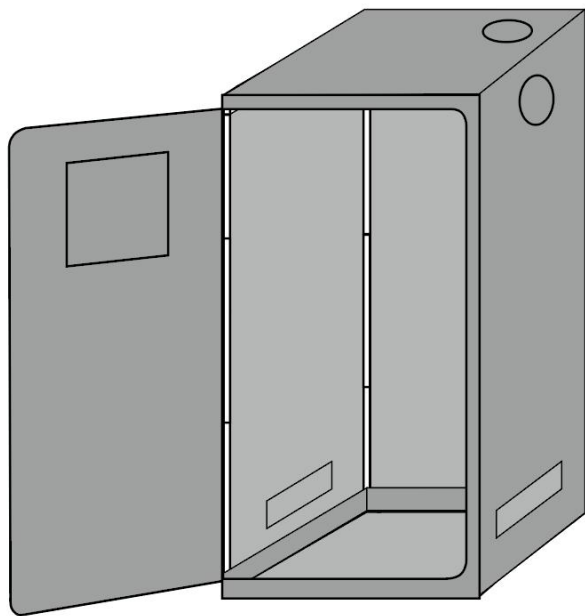

VEVOR

Affordable. Reliable. Home Improvement.

KIT PER TENDA DA COLTIVAZIONE

MODELLO: HX12060180

VEVOR

Affordable. Reliable. Home Improvement.

GROW TENT KIT

MODELLO: HX12060180