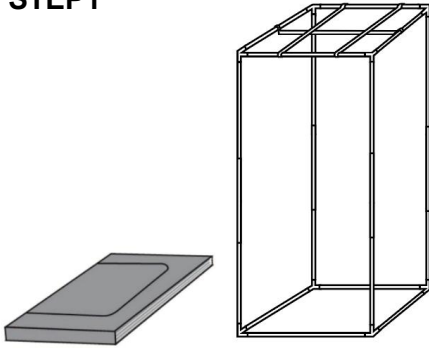

PARTS LIST

Product Code	HX12060180
Size Parts	120X60X180cm
	L 1150mmX5 PCS
	L 910mmX4 PCS

	<p>L 880mmX4 PCS</p>
	<p>L 550mmX6 PCS</p>
 <p>Tent</p>	<p>1 PCS</p>
 <p>Floor Tray</p>	<p>1 PCS</p>
 <p>Corner Adapter</p>	<p>8PCS</p>
 <p>Filter Straps</p>	<p>2 PCS</p>
 <p>Support Bar (deep)</p>	<p>2 PCS</p>
 <p>Support Bar (shallow)</p>	<p>4 PCS</p>

ASSEMBLY STEP

Installation of the Bracket

Installation of the Tent

STEP1

STEP2

STEP3

STEP4

STEP5