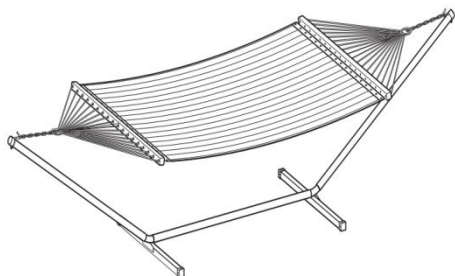

VEVOR®

TOUGH TOOLS, HALF PRICE

QUILTED HAMMOCK

**ZBJMT-01,WBJMT-04,
WBJMT-01
BASTONE DI BAMBÙ DRITTO**