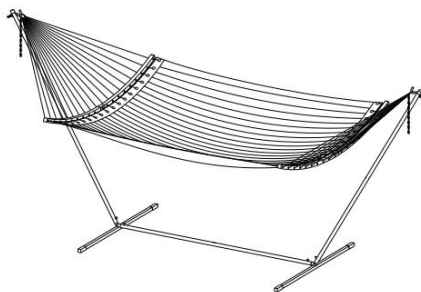

VEVOR®

TOUGH TOOLS, HALF PRICE

QUILTED HAMMOCK

**ZBJMT-01,WBJMT-04,
WBJMT-01
STRAIGHT BAMBOO STICK**

**ZBJMT-03,WBJMT-03,
WBJMT-02,ZBJMT-02
CURVED BAMBOO STICK**

NEED HELP? CONTACT US!

Have product questions? Need technical support? Please feel free to contact us:

NOTICE : Please retain instructions for future needs.

Flammable: This product will ignite and burn if brought into contact with an open flame.

Assembly precautions

Straight bamboo stick

Model	ZBJMT-01	WBJMT-04	WBJMT-01
Product Size	55.1*74.8 inch		
Materials	PP+Cotton+iron+bamboo		
Color	Gray	Gray and white figure	Blue-green

Nota: le aste dovrebbero essere vicine al bordo della biancheria da letto. Non lasciare che le aste si discostano troppo dalla biancheria da letto.

Regola l'altezza dell'amaca appendendo la catena al gancio.