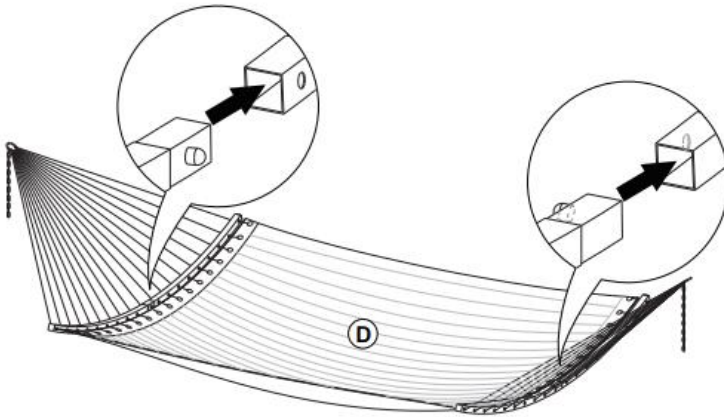

Curved bamboo stick

Model	ZBJMT-03	WBJMT-03	WBJMT-02	ZBJMT-02
Product Size	55.1*74.8 inch			
Materials	PP+Cotton+iron+bamboo			
Color	Creamy white	Blue-green	Gray and white figure	Blue-white

PARTS LIST

A  x2	B  x1
C  x2	D  x1
E  x1	F  x1
G  x1	

INSTRUCTIONS

STEP1

STEP2

STEP3

Insert the button of the metal sheet on both sides of the rod into the aperture.

(CURVED BAMBOO STICK)

Note: The rods should be close to the edge of the bed cloth. Do not let the rods deviate too far from the bed cloth.

Adjust the height of the hammock by hanging the chain on the hook.

Note: The lower the number of chains used, the higher the hammock is off the ground.

Address: Baoshanqu Shuangchenglu 803long 11hao 1602A-1609shi Shanghai