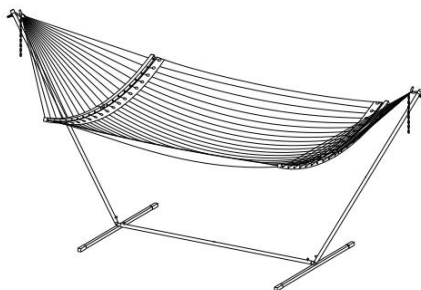

VEVOR®

TOUGH TOOLS, HALF PRICE

QUILTED HAMMOCK

**ZBJMT-01,WBJMT-04,
WBJMT-01
BASTONE DI BAMBÙ DRITTO**

**ZBJMT-03,WBJMT-03,
WBJMT-02,ZBJMT-02
BASTONE DI BAMBÙ CURVO**

NEED HELP? CONTACT US!

Have product questions? Need technical support? Please feel free to contact us: