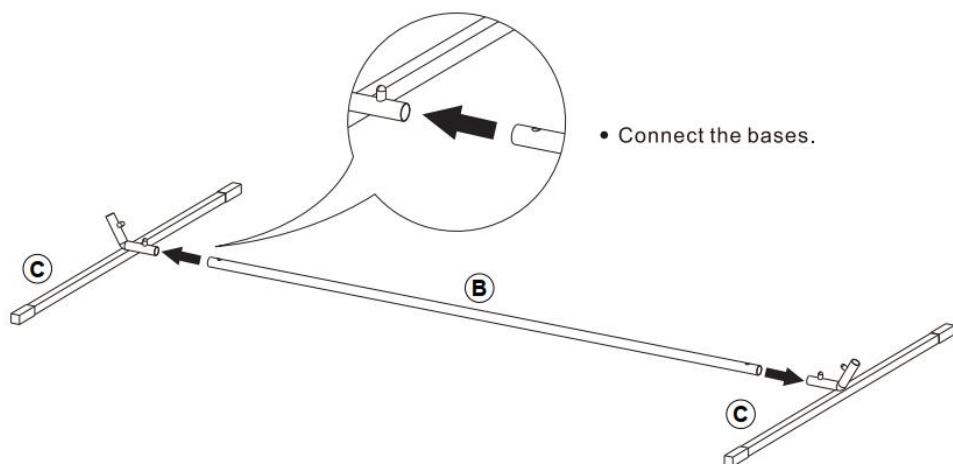

NOTICE : Please retain instructions for future needs.

Flammable: This product will ignite and burn if brought into contact with an open flame.

Assembly precautions

Straight bamboo stick

Model	ZBJMT-01	WBJMT-04	WBJMT-01
Product Size	55.1*74.8 inch		
Materials	PP+Cotton+iron+bamboo		
Color	Gray	Gray and white figure	Blue-green

Curved bamboo stick

Model	ZBJMT-03	WBJMT-03	WBJMT-02	ZBJMT-02
Product Size	55.1*74.8 inch			
Materials	PP+Cotton+iron+bamboo			
Color	Creamy white	Blue-green	Gray and white figure	Blue-white

PARTS LIST

A  x2	B  x1
C  x2	D  x1
E  x1	F  x1
G  x1	

INSTRUCTIONS

STEP1

STEP2

STEP3

Insert the button of the metal sheet on both sides of the rod into the aperture.

(CURVED BAMBOO STICK)

Note: The rods should be close to the edge of the bed cloth. Do not let the rods deviate too far from the bed cloth.

Adjust the height of the hammock by hanging the chain on the hook.

Note: The lower the number of chains used, the higher the hammock is off the ground.

Address: Baoshanqu Shuangchenglu 803long 11hao 1602A-1609shi Shanghai