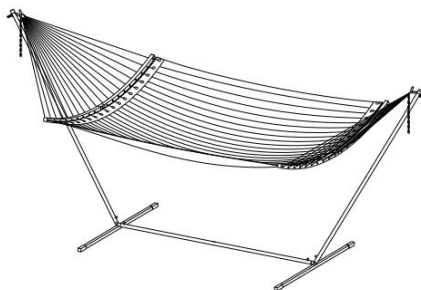

VEVOR[®]

TOUGH TOOLS, HALF PRICE

QUILTED HAMMOCK

**ZBJMT-01,WBJMT-04,
WBJMT-01
PALO DE BAMBÚ RECTO**

**ZBJMT-03,WBJMT-03,
WBJMT-02, ZBJMT-02
PALO DE BAMBÚ CURVADO**

NEED HELP? CONTACT US!

Have product questions? Need technical support? Please feel free to contact us: