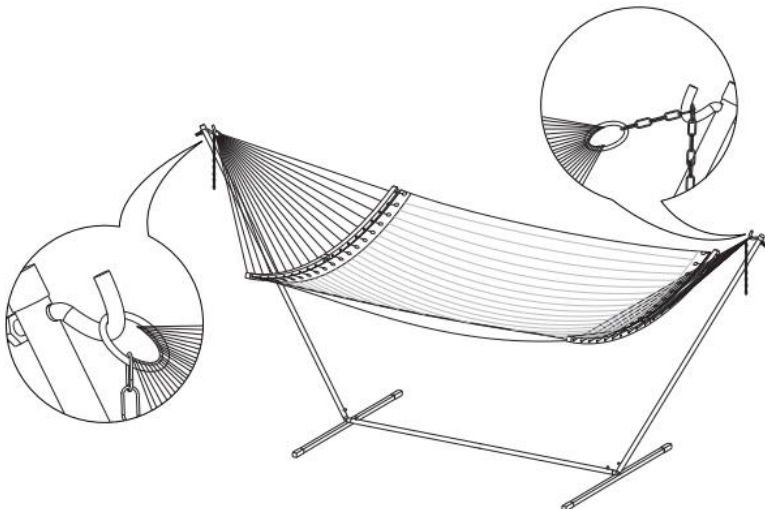

Curved bamboo stick

Model	ZBJMT-03	WBJMT-03	WBJMT-02	ZBJMT-02
Product Size	55.1*74.8 inch			
Materials	PP+Cotton+iron+bamboo			
Color	Creamy white	Blue-green	Gray and white figure	Blue-white

PARTS LIST

A  x2	B  x1
C  x2	D  x1
E  x1	F  x1
G  x1	

INSTRUCTIONS

STEP1

STEP2

STEP3

Insert the button of the metal sheet on both sides of the rod into the aperture.

(CURVED BAMBOO STICK)

Note: The rods should be close to the edge of the bed cloth. Do not let the rods deviate too far from the bed cloth.

Adjust the height of the hammock by hanging the chain on the hook.

Note: The lower the number of chains used, the higher the hammock is off the ground.

Address: Baoshanqu Shuangchenglu 803long 11hao 1602A-1609shi Shanghai