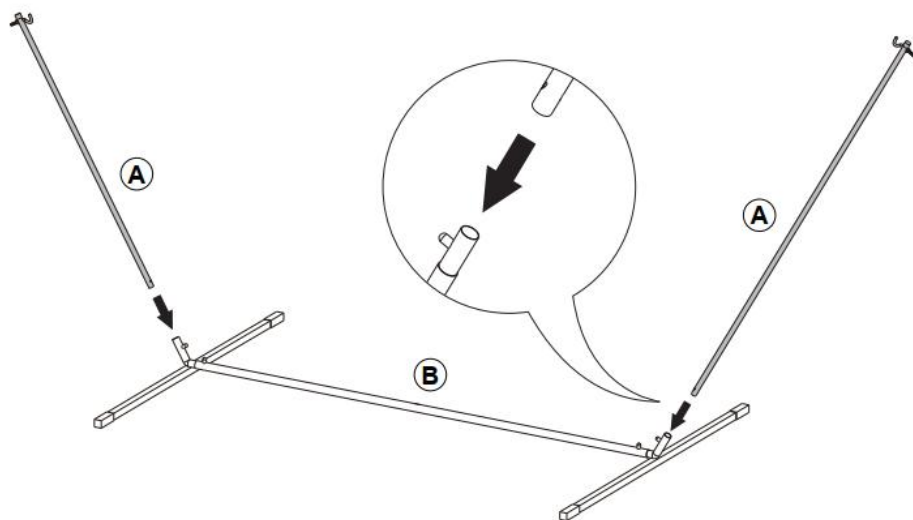

NOTICE : Please retain instructions for future needs.

Flammable: This product will ignite and burn if brought into contact with an open flame.

Assembly precautions

Straight bamboo stick

Model	ZBJMT-01	WBJMT-04	WBJMT-01
Product Size	55.1*74.8 inch		
Materials	PP+Cotton+iron+bamboo		
Color	Gray	Gray and white figure	Blue-green

Curved bamboo stick

Model	ZBJMT-03	WBJMT-03	WBJMT-02	ZBJMT-02
Product Size	55.1*74.8 inch			
Materials	PP+Cotton+iron+bamboo			
Color	Creamy white	Blue-green	Gray and white figure	Blue-white

PARTS LIST

A  x2	B  x1
C  x2	D  x1
E  x1	F  x1
G  x1	

INSTRUCTIONS

STEP1

STEP2

STEP3

Insert the button of the metal sheet on both sides of the rod into the aperture.

(CURVED BAMBOO STICK)

Note: The rods should be close to the edge of the bed cloth. Do not let the rods deviate too far from the bed cloth.