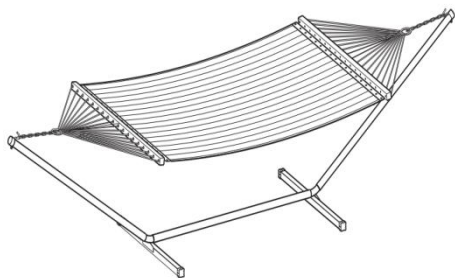

VEVOR®

TOUGH TOOLS, HALF PRICE

QUILTED HAMMOCK

**ZBJMT-01,WBJMT-04,
WBJMT-01
PALO DE BAMBÚ RECTO**